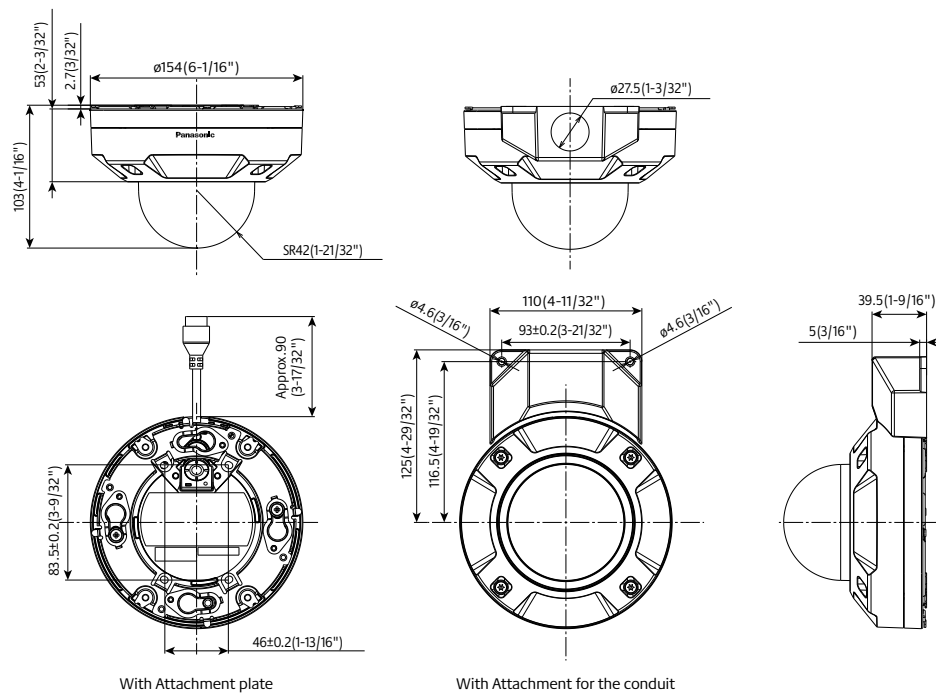

Appearance

Unit : mm (inches)