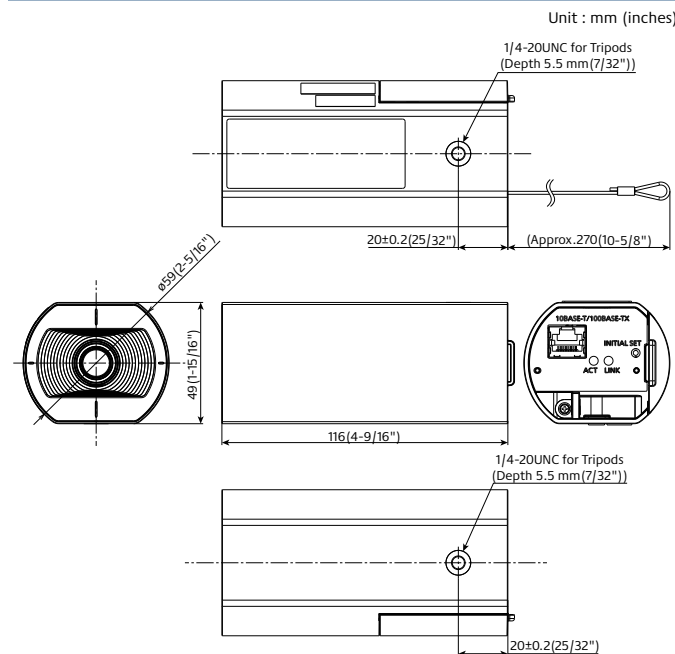

^{*1} Converted value

^{*2} When "4:3(30fps mode)" or "4:3(25fps mode)" is selected for "Image capture mode",

"90°" and "270°" cannot be selected.

^{*3} Smart Coding (GOP and AUTO VIQS) is not available when setting 30fps.

^{*4} It may be necessary to upgrade the firmware to use these protocols.

Appearance

Trademarks and registered trademarks

- iPad and iPhone are trademarks of Apple Inc., registered in the U.S. and other countries.
- Android is a trademark of Google LLC.
- ONVIF is a trademark of ONVIF, Inc.
- All other trademarks identified herein are the property of their respective owners.

Important

- Safety Precautions : Carefully read the Basic Information, Installation Guide and Operating Instructions before using this product.
- i-PRO Co., Ltd. cannot be held responsible for the performance of the network and/or other manufacturers' products used on the network.

• Masses and dimensions are approximate. • Specifications are subject to change without notice.