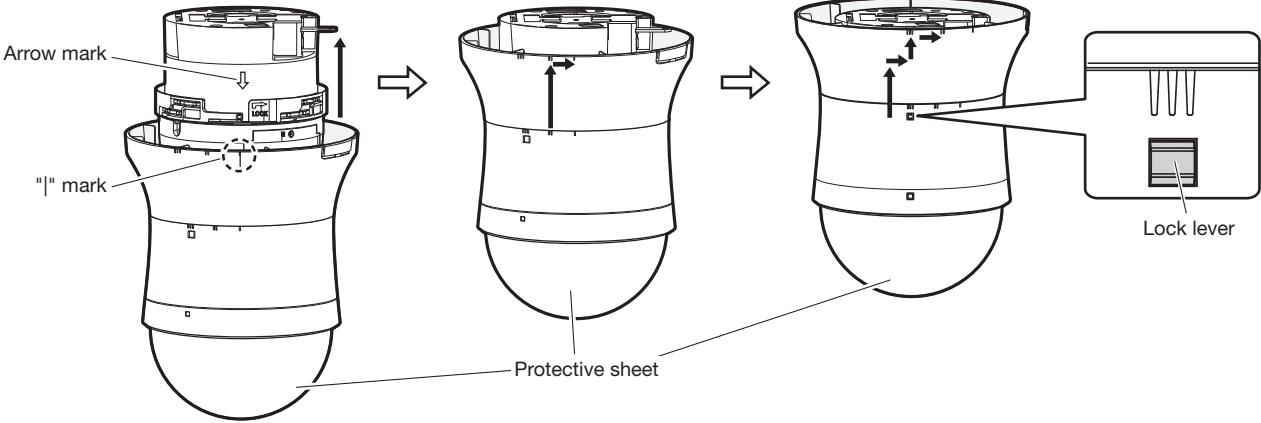

Step 1

Connect the cables to the camera, and fix them to the ceiling. (Refer to the Installation Guide of the camera in use.)

Step 2

Remove the bottom decorative cover, and attach the dome cover to the top decorative cover.

- The decorative cover (Bottom) is not used.
- The decorative cover is secured with hooks at 3 points.
The dome cover is also secured with the same hooks.

Step 3

Remove the protective sheet from the lens surface of the camera.

Step 4

Align the "I" mark of the decorative (Top) and the arrow mark of the camera body, and insert the cover from the bottom. After inserting the decorative cover, rotate it clockwise when looking at it from underneath by 2 steps to engage the cover by pushing it up as shown in the drawing below.

Make sure that the lock lever is securely inserted into the slot of the decorative cover. Then remove the protective sheet from the dome cover.

Note:

- To remove the decorative cover from the camera body, rotate the decorative cover counterclockwise when looking at it from underneath and pull it slightly downward while pressing the lock lever.
- The body part of the dome cover may be caught in the view depending on the lens direction and the angle. In such a case, adjust the lens direction.