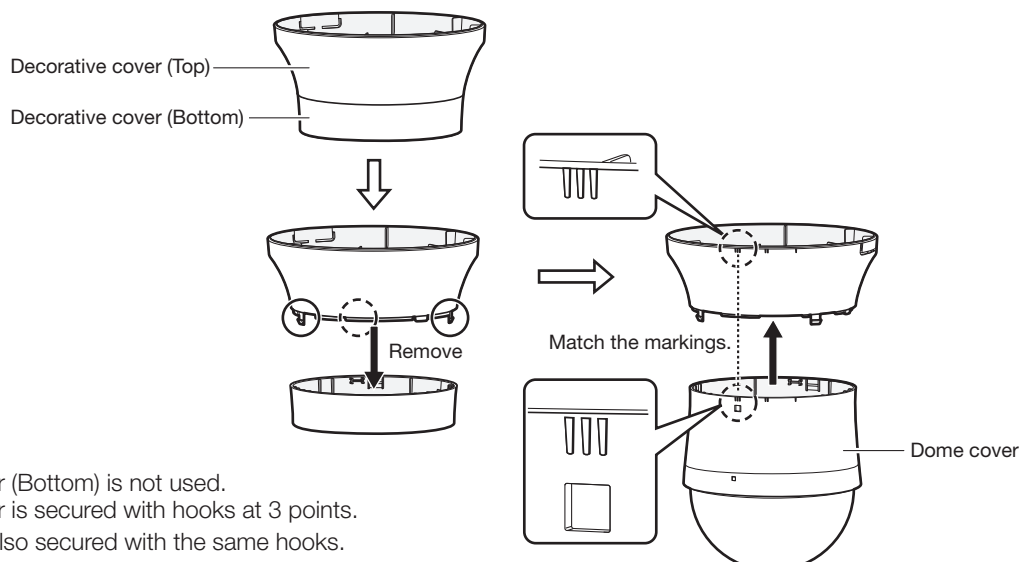

- Installation work requires technique and experience.
- Failure to observe this may cause injury or damage to the product.
- Be sure to consult the dealer.

Mounting procedures

Read along with the Installation Guide of the camera body.

Step 1

Connect the cables to the camera, and fix them to the ceiling. (Refer to the Installation Guide of the camera in use.)

Step 2

Remove the bottom decorative cover, and attach the dome cover to the top decorative cover.

- The decorative cover (Bottom) is not used.
- The decorative cover is secured with hooks at 3 points.
The dome cover is also secured with the same hooks.

Step 3

Remove the protective sheet from the lens surface of the camera.

Specifications

Ambient operating temperature:	-10 °C to +55 °C {14 °F to 131 °F}
Mass:	Approx. 200 g {0.44 lbs}
Dimensions:	ø156 mm x 162 mm (H) {ø6-5/32 inches x 6-3/8 inches (H)}, diameter of the dome: 145 mm {5-23/32 inches}