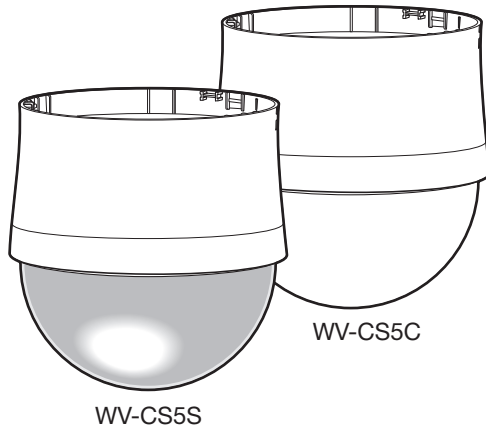

PRO

Operating Instructions

Included Installation Instructions

Dome Cover

Model No. **WV-CS5S**
WV-CS5C

Before attempting to connect or operate this product, please read these instructions carefully and save this manual for future use.

WV-CS5S is a smoke type, WV-CS5C is a clear type.

ENGLISH

DEUTSCH

FRANÇAIS

ESPAÑOL

ITALIANO

РУССКИЙ

Precautions

Step 1

Connect the cables to the camera, and fix them to the ceiling. (Refer to the Installation Guide of the camera in use.)

Step 2

Remove the bottom decorative cover, and attach the dome cover to the top decorative cover.

Specifications

Ambient operating temperature:	-10 °C to +55 °C {14 °F to 131 °F}
Mass:	Approx. 200 g {0.44 lbs}
Dimensions:	ø156 mm x 162 mm (H) {ø6-5/32 inches x 6-3/8 inches (H)}, diameter of the dome: 145 mm {5-23/32 inches}