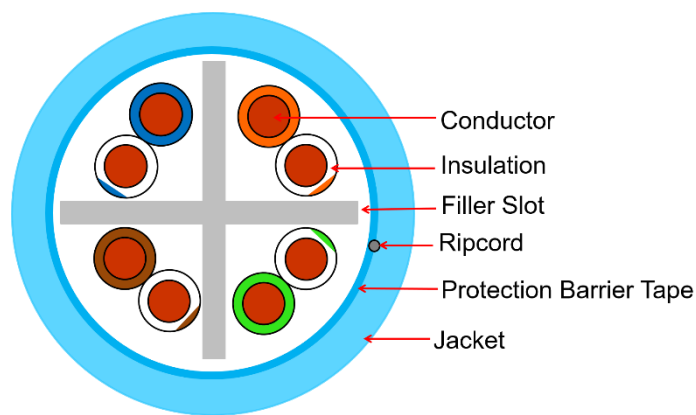

US-9156ALSZH

LINK AMERICAN STANDARD

### Scope of Application

CAT6A SUPER-S Series (Smart, Small & Save) is the innovation cable with Protection Barrier Tape brings excellent alien crosstalk blocking. Small diameter reduces pathway space, Smaller bending radius and easy to install. Optimized design of the pitch technology greatly improves the margin of transmission performance indicators such as crosstalk and return loss, so that obtaining a higher transmission bandwidth. Environment-friendly materials, in accordance with RoHS and REACH compliance.

### Drawing