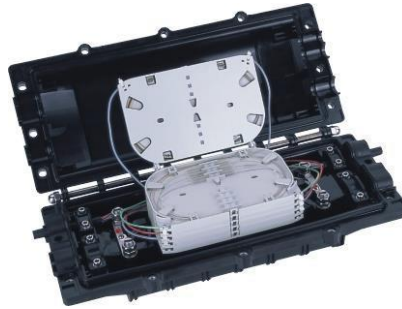

UF-304XA in full view

UF-304XA cutaway view

sealing fitting

HORIZONTAL CLOSURE

DESCRIPTION

LINK FOOSC (Fiber Optic Splice Closure), horizontal type, which supports optical cable link, branch, distribution and storage. It can be used for both single core cable and ribbon cable. The unique mechanical sealing method owns national patent and perfect sealing. It's suitable for wall-mounting, aerial, pole-mounting and direct buried applications.

FEATURES AND BENEFITS

- Available in 6 ports for entrance cable.
- Splice trays are hinged for direct access to any splice without disturbing other trays.
- Can be used in wall-mounting, aerial, underground, hand hole-mounting and duct-mounting with IP68 protection rating.
- Design branch closure or inline closure with mechanical sealing method : No heat shrink.
- Mechanical sealing adjusts to cable size.
- Reliable and easy to install.
- High compressive strength, no require special tool.
- Fiber optic splice trays (FOSTs) are designed in SLIDE-IN-LOCK and its opening angle is about 90°.
- Easy and fast to increase and reduce FOSTs.
- Included splice protective sleeve and accessories.

SPECIFICATION

Dimension	396 × 190 × 126 mm
Weight	2.5 to 2.82 kg
Numbers of cable port	6
Diameter of suitable cable	∅ range 8 to 13 mm ; 2 port 8 to 16 mm ; 2 port 8 to 20 mm ; 2 port
Maximum numbers of trays	6(12F), 4(24F)
Maximum capacity (single core) cores	96
Sealing method	mechanical
Capacity of one tray	12 and 24 cores
Insulation resistance	≥2×10 ⁴ MΩ
Voltage resistance strength	15KVDC/1min, no puncture, arc-over
Environmental temperature	-40°C to +65 °C