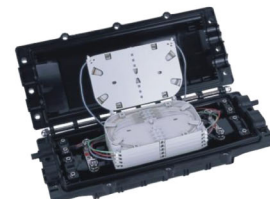

UF-304XA
FOSC, Horizontal Type