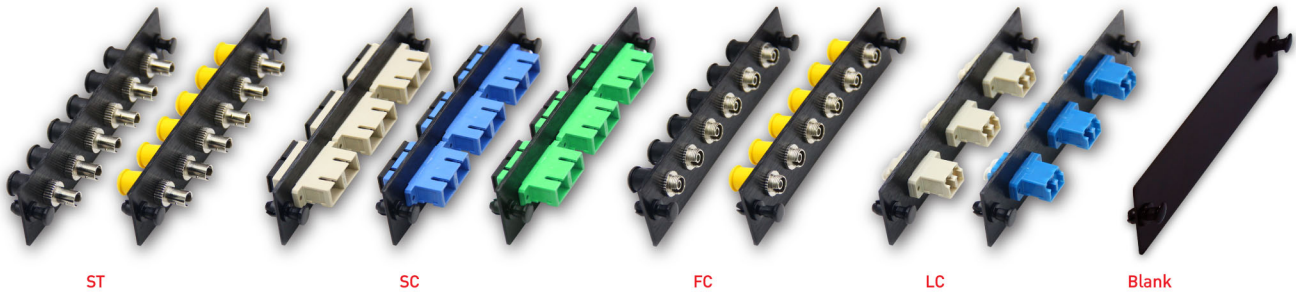

## DESCRIPTION / APPLICATION

- LINK adapter snap plates designed for convenient use with LINK Fiber Optic Distribution Unit (FDU), rack mount drawer and wall mount enclosures. LINK adapter snap plate wide variety of singlemode and multimode. Meets standard ANSI/TIA-568-C.3 and ISO/IEC 11801:2002. RoHS Compliant

## FEATURES / MATERIAL

- Work with all LINK FDU, Rack Mount, Wall Mount
- Snap plate made of Aluminum Black Anodized, lightweight and very durability
- Provides 6 and 12 fiber ports for ST, SC, FC, LC, MT-RJ, E2000 and blank adapters.
- Low insertion loss and high return loss
- Good in repeatability and reconnect ability
- Loaded with adapter and included dust cap
- Adapter type female to female.
- Provide nylon rivet (snap on) access easy to install and update.

## PERFORMANCE

		MULTIMODE	SINGLEMODE
Insertion Loss	Typ.	≤ 0.20 dB	≤ 0.20 dB
	Max.	≤ 0.30 dB	≤ 0.30 dB
Durability		500 cycles	500 cycles
Alignment Sleeve		Phosphor Bronze	Zirconia, ceramic
Operating Temperature		-40°C to 85°C	-40°C to 85°C
Storage Temperature		-40°C to 85°C	-40°C to 85°C

### 6 FIBER ADAPTER SNAP PLATE

Part Number	Description	Type	Housing	Housing Color	Dust cap
UF-2144	6 ST ADAPTER SNAP PLATE	MM	Nickel Plated Brass	Metalic	PVC
UF-2144SM	6 ST ADAPTER SNAP PLATE	SM	Nickel Plated Brass	Metalic	PVC
UF-2166	3 SC DUPLEX ADAPTER SNAP PLATE	MM	PBT,UL94V-0	Ivory	PP
UF-2166SM	3 SC DUPLEX ADAPTER SNAP PLATE	SM	PBT,UL94V-0	Blue	PP
UF-2166SM/APC	3 SC DUPLEX ADAPTER SNAP PLATE	SM	PBT,UL94V-0	Green	PP
UF-2188	6 FC ADAPTER SNAP PLATE	MM	Nickel Plated Brass	Metalic	PVC
UF-2188SM	6 FC ADAPTER SNAP PLATE	SM	Nickel Plated Brass	Metalic	PVC
UF-2122	3 LC DUPLEX ADAPTER SNAP PLATE	MM	PC,UL94V-0	Ivory	PVC
UF-2122SM	3 LC DUPLEX ADAPTER SNAP PLATE	SM	PC,UL94V-0	Blue	PVC
UF-2200	BLANK ADAPTER SNAP PLATE	-	-	Black	-