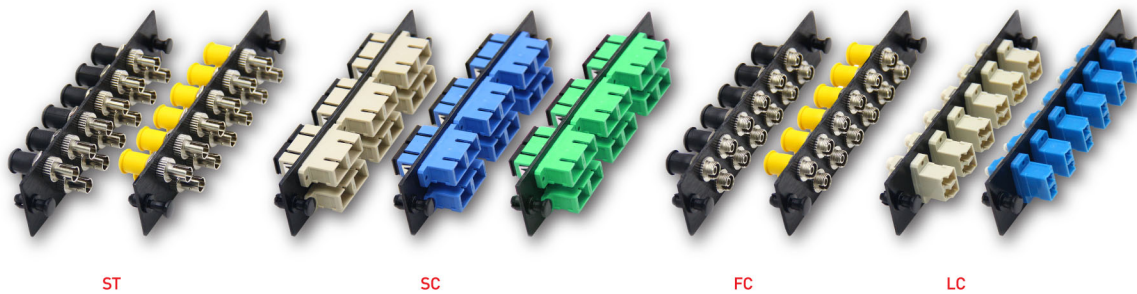

12 FIBER ADAPTER SNAP PLATE

Part Number	Description	Type	Housing	Housing Color	Dust cap
UF-2244	12 ST ADAPTER SNAP PLATE	MM	Nickel Plated Brass	Metalic	PVC
UF-2244SM	12 ST ADAPTER SNAP PLATE	SM	Nickel Plated Brass	Metalic	PVC
UF-2266	6 SC DUPLEX ADAPTER SNAP PLATE	MM	PBT,UL94V-0	Ivory	PP
UF-2266SM	6 SC DUPLEX ADAPTER SNAP PLATE	SM	PBT,UL94V-0	Blue	PP
UF-2266SM/APC	6 SC DUPLEX ADAPTER SNAP PLATE	SM	PBT,UL94V-0	Green	PP
UF-2288	12 FC ADAPTER SNAP PLATE MM	MM	Nickel Plated Brass	Metalic	PVC
UF-2288SM	12 FC ADAPTER SNAP PLATE SM	SM	Nickel Plated Brass	Metalic	PVC
UF-2222	6 LC DUPLEX ADAPTER SNAP PLATE	MM	PC,UL94V-0	Ivory	PVC
UF-2222SM	6 LC DUPLEX ADAPTER SNAP PLATE	SM	PC,UL94V-0	Blue	PVC