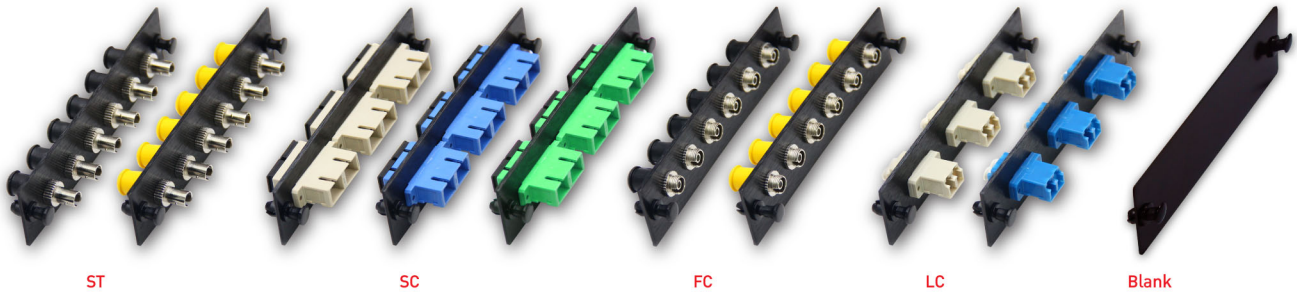

DESCRIPTION / APPLICATION

- LINK adapter snap plates designed for convenient use with LINK Fiber Optic Distribution Unit (FDU), rack mount drawer and wall mount enclosures. LINK adapter snap plate wide variety of singlemode and multimode. Meets standard ANSI/TIA-568-C.3 and ISO/IEC 11801:2002. RoHS Compliant

FEATURES / MATERIAL

- Work with all LINK FDU, Rack Mount, Wall Mount
- Snap plate made of Aluminum Black Anodized, lightweight and very durability
- Provides 6 and 12 fiber ports for ST, SC, FC, LC, MT-RJ, E2000 and blank adapters.
- Low insertion loss and high return loss
- Good in repeatability and reconnect ability
- Loaded with adapter and included dust cap
- Adapter type female to female.
- Provide nylon rivet (snap on) access easy to install and update.

PERFORMANCE

		MULTIMODE	SINGLEMODE
Insertion Loss	Typ.	≤ 0.20 dB	≤ 0.20 dB
	Max.	≤ 0.30 dB	≤ 0.30 dB
Durability		500 cycles	500 cycles
Alignment Sleeve		Phosphor Bronze	Zirconia, ceramic
Operating Temperature		-40°C to 85°C	-40°C to 85°C
Storage Temperature		-40°C to 85°C	-40°C to 85°C

6 FIBER ADAPTER SNAP PLATE

Part Number	Description	Type	Housing	Housing Color	Dust cap
UF-2144	6 ST ADAPTER SNAP PLATE	MM	Nickel Plated Brass	Metalic	PVC
UF-2144SM	6 ST ADAPTER SNAP PLATE	SM	Nickel Plated Brass	Metalic	PVC
UF-2166	3 SC DUPLEX ADAPTER SNAP PLATE	MM	PBT,UL94V-0	Ivory	PP
UF-2166SM	3 SC DUPLEX ADAPTER SNAP PLATE	SM	PBT,UL94V-0	Blue	PP
UF-2166SM/APC	3 SC DUPLEX ADAPTER SNAP PLATE	SM	PBT,UL94V-0	Green	PP
UF-2188	6 FC ADAPTER SNAP PLATE	MM	Nickel Plated Brass	Metalic	PVC
UF-2188SM	6 FC ADAPTER SNAP PLATE	SM	Nickel Plated Brass	Metalic	PVC
UF-2122	3 LC DUPLEX ADAPTER SNAP PLATE	MM	PC,UL94V-0	Ivory	PVC
UF-2122SM	3 LC DUPLEX ADAPTER SNAP PLATE	SM	PC,UL94V-0	Blue	PVC
UF-2200	BLANK ADAPTER SNAP PLATE	-	-	Black	-