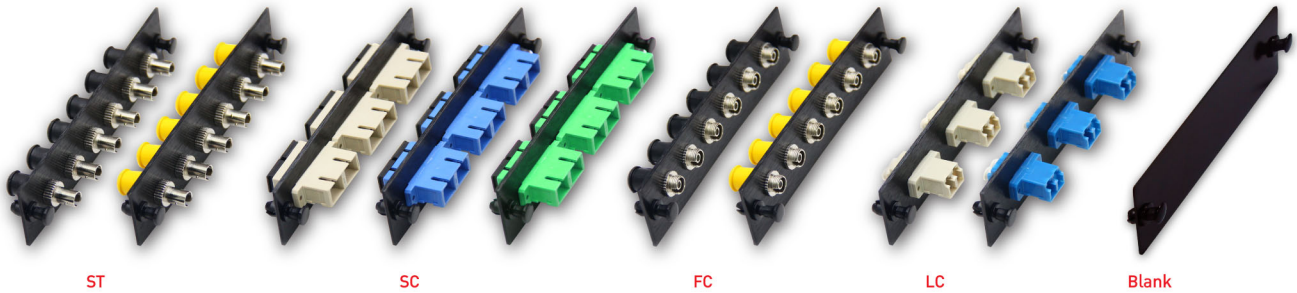

## DESCRIPTION / APPLICATION

- LINK adapter snap plates designed for convenient use with LINK Fiber Optic Distribution Unit (FDU), rack mount drawer and wall mount enclosures. LINK adapter snap plate wide variety of singlemode and multimode. Meets standard ANSI/TIA-568-C.3 and ISO/IEC 11801:2002. RoHS Compliant

## FEATURES / MATERIAL

- Work with all LINK FDU, Rack Mount, Wall Mount
- Snap plate made of Aluminum Black Anodized, lightweight and very durability
- Provides 6 and 12 fiber ports for ST, SC, FC, LC, MT-RJ, E2000 and blank adapters.
- Low insertion loss and high return loss
- Good in repeatability and reconnect ability
- Loaded with adapter and included dust cap
- Adapter type female to female.
- Provide nylon rivet (snap on) access easy to install and update.

## PERFORMANCE

		MULTIMODE	SINGLEMODE
Insertion Loss	Typ.	≤ 0.20 dB	≤ 0.20 dB
	Max.	≤ 0.30 dB	≤ 0.30 dB
Durability		500 cycles	500 cycles
Alignment Sleeve		Phosphor Bronze	Zirconia, ceramic
Operating Temperature		-40°C to 85°C	-40°C to 85°C
Storage Temperature		-40°C to 85°C	-40°C to 85°C

### 6 FIBER ADAPTER SNAP PLATE

Part Number	Description	Type	Housing	Housing Color	Dust cap
UF-2144	6 ST ADAPTER SNAP PLATE	MM	Nickel Plated Brass	Metalic	PVC
UF-2144SM	6 ST ADAPTER SNAP PLATE	SM	Nickel Plated Brass	Metalic	PVC
UF-2166	3 SC DUPLEX ADAPTER SNAP PLATE	MM	PBT,UL94V-0	Ivory	PP
UF-2166SM	3 SC DUPLEX ADAPTER SNAP PLATE	SM	PBT,UL94V-0	Blue	PP
UF-2166SM/APC	3 SC DUPLEX ADAPTER SNAP PLATE	SM	PBT,UL94V-0	Green	PP
UF-2188	6 FC ADAPTER SNAP PLATE	MM	Nickel Plated Brass	Metalic	PVC
UF-2188SM	6 FC ADAPTER SNAP PLATE	SM	Nickel Plated Brass	Metalic	PVC
UF-2122	3 LC DUPLEX ADAPTER SNAP PLATE	MM	PC,UL94V-0	Ivory	PVC
UF-2122SM	3 LC DUPLEX ADAPTER SNAP PLATE	SM	PC,UL94V-0	Blue	PVC
UF-2200	BLANK ADAPTER SNAP PLATE	-	-	Black	-