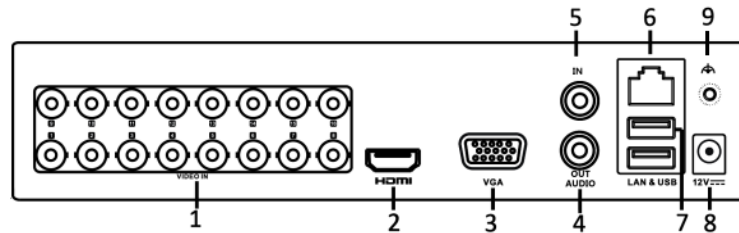

Physical Interfaces

NOTE

The rear panel of DS-7208HGHI-F2 provides 8 video input interfaces.

No.	Description	No.	Description
1	VIDEO IN	6	LAN Network Interface
2	HDMI Interface	7	USB Interface
3	VGA Interface	8	GND
4	AUDIO OUT	9	12 VDC Power Input
5	AUDIO IN