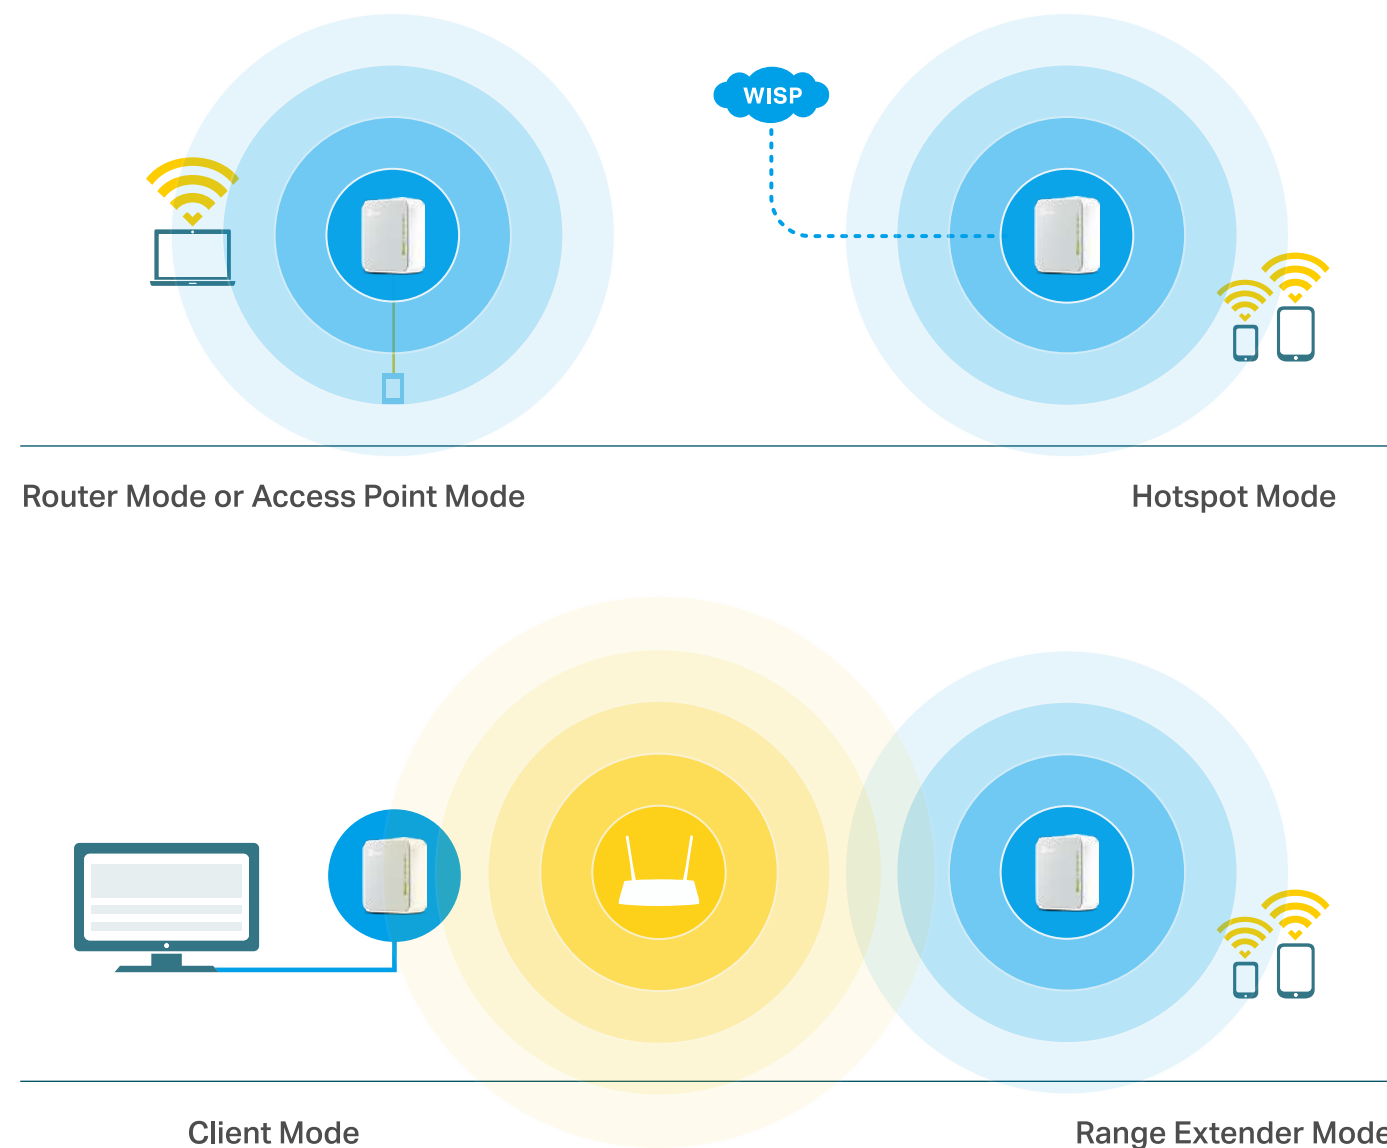

AC750 Wi-Fi Travel Router

Fast Wi-Fi Travels
with You

TL-WR902AC

300Mbps+433Mbps
Dual Band Wi-Fi

Multi-Mode

Compact
Design

Highlights

Quick Mode Selection

To meet the wireless needs of almost any situation you might encounter, the TL-WR902AC features Router, Hotspot, Range Extender, Client and Access Point Modes.

During Travel

- Router Mode: create your own private Wi-Fi network via Ethernet or 3G/4G modem*
* 3G/4G modem is only supported in some regions.
- Hotspot Mode: turn existing Wi-Fi into a private wireless network

At Home

- Access Point Mode: connect Wi-Fi devices to any wired network
- Range Extender Mode: expand an existing router's Wi-Fi coverage
- Client Mode: connect Ethernet devices to a Wi-Fi network

Features

Ease of Use

- **Intuitive Web UI** – Ensures quick and simple Installation without hassle
- **Fast Encryption** – One-touch WPA wireless security encryption with the WPS button
- **Hassle-free Management with Tether App** – Network management is made easy with the TP-Link Tether App, available on any Android and iOS device
- **USB 2.0 Port for Fast Sharing** – A USB 2.0 port makes it easy to share photos, videos, and music across your home network. Through the router's FTP server, you can also access your files and media from network devices remotely