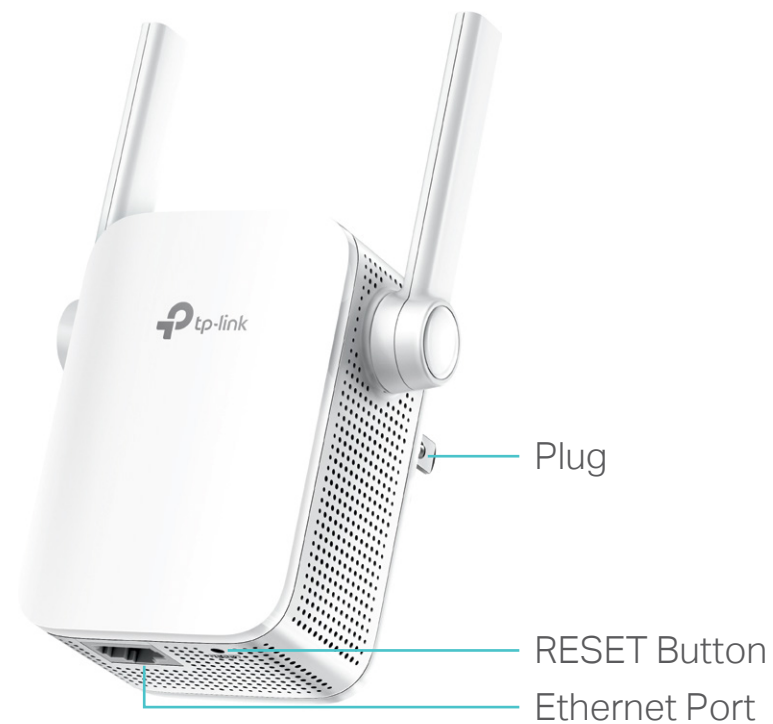

The 300Mbps Wi-Fi Range Extender connects to your router wirelessly, strengthening and expanding its signal into areas it can't reach on its own, achieving speed of 300Mbps.

Perfect Location at a Glimpse

An intelligent Signal light helps you quickly find the best location to install the range extender.

Features

Ease of Use

- Intuitive Web UI – Ensures quick and simple installation without hassle
- Fast Encryption – One-touch wireless security encryption with the WPS button
- Hassle-free Management with Tether App – Network management is made easy with the TP-Link Tether App, available on any Android or iOS device

Speed

- Ultimate Wireless Speed – Wireless speed of up to 300Mbps
- Fast Ethernet Port – Acts as a wireless adapter to connect wired devices

Reliability

- Reliable Connection – External antennas for optimal Wi-Fi coverage and reliable wireless connections
- Universal Compatibility – Work with any Wi-Fi router

Specifications

Hardware

- Ethernet Port: 1 10/100Mbps RJ45 Port
- Button: WPS Button, RESET Button
- Antenna: 2 External Antennas
- Power Consumption: 4.5W
- Dimensions (W × D × H):
3.15 x 3.06 x 2.44 in. (80 x 77.8 x 62 mm)