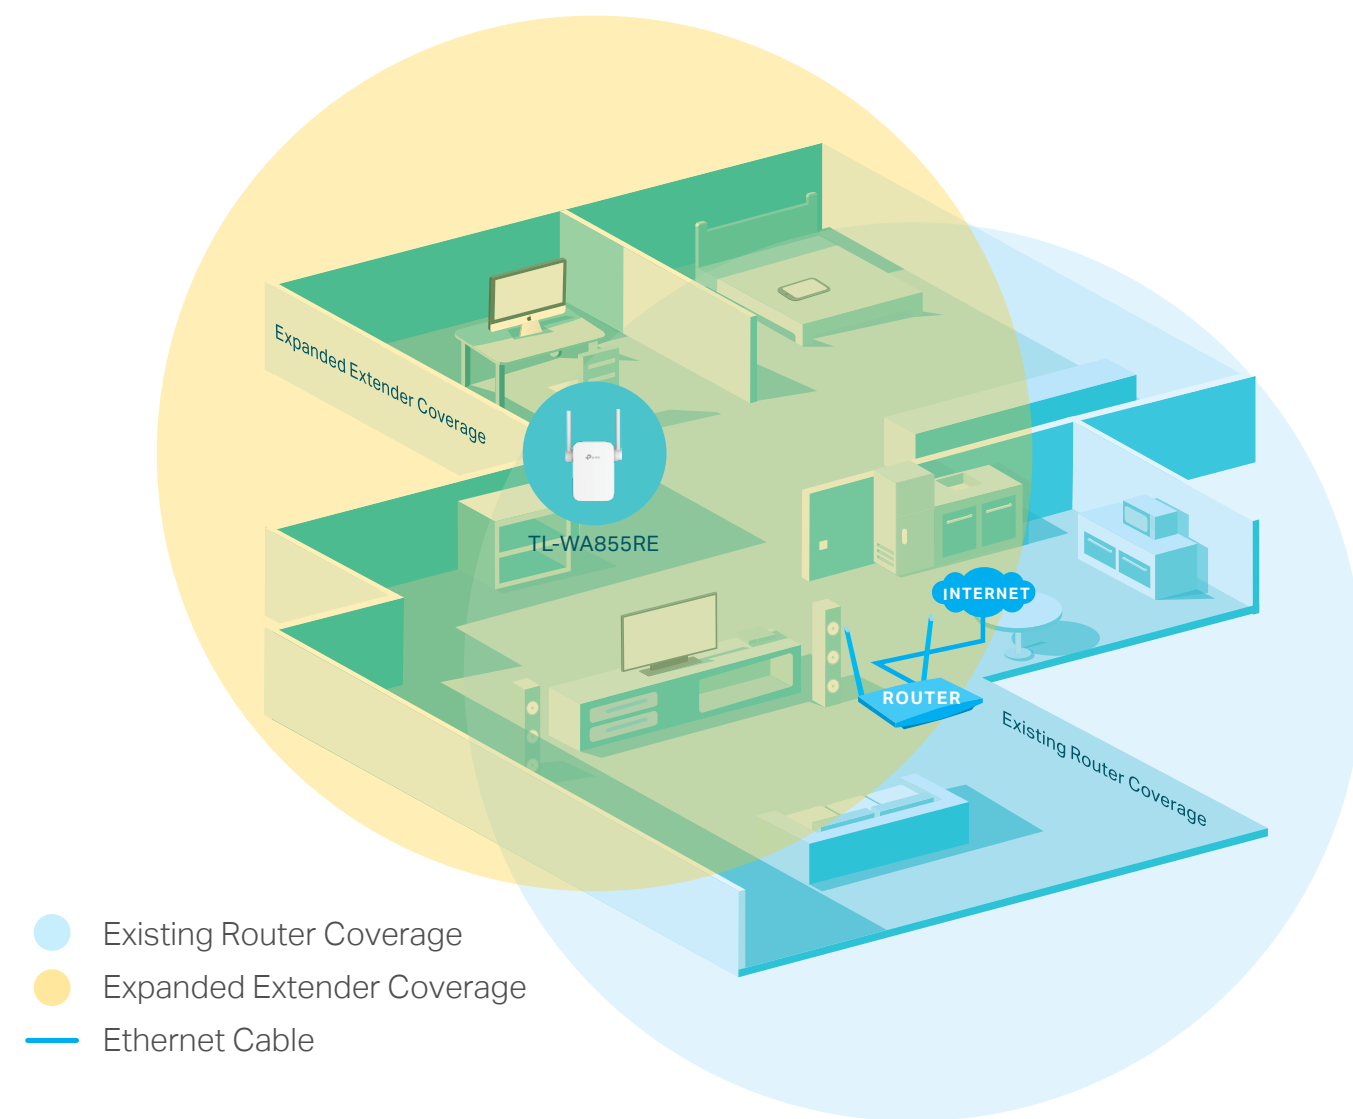

300Mbps Wi-Fi Range Extender

Stable Wi-Fi Extension

TL-WA855RE

Easy Setup

Tether App

Access Point Mode

Highlights

Extend the Range of Your Wi-Fi Network

The 300Mbps Wi-Fi Range Extender connects to your router wirelessly, strengthening and expanding its signal into areas it can't reach on its own, achieving speed of 300Mbps.

Perfect Location at a Glimpse

An intelligent Signal light helps you quickly find the best location to install the range extender.

Features

Ease of Use

- Intuitive Web UI – Ensures quick and simple installation without hassle
- Fast Encryption – One-touch wireless security encryption with the WPS button
- Hassle-free Management with Tether App – Network management is made easy with the TP-Link Tether App, available on any Android or iOS device