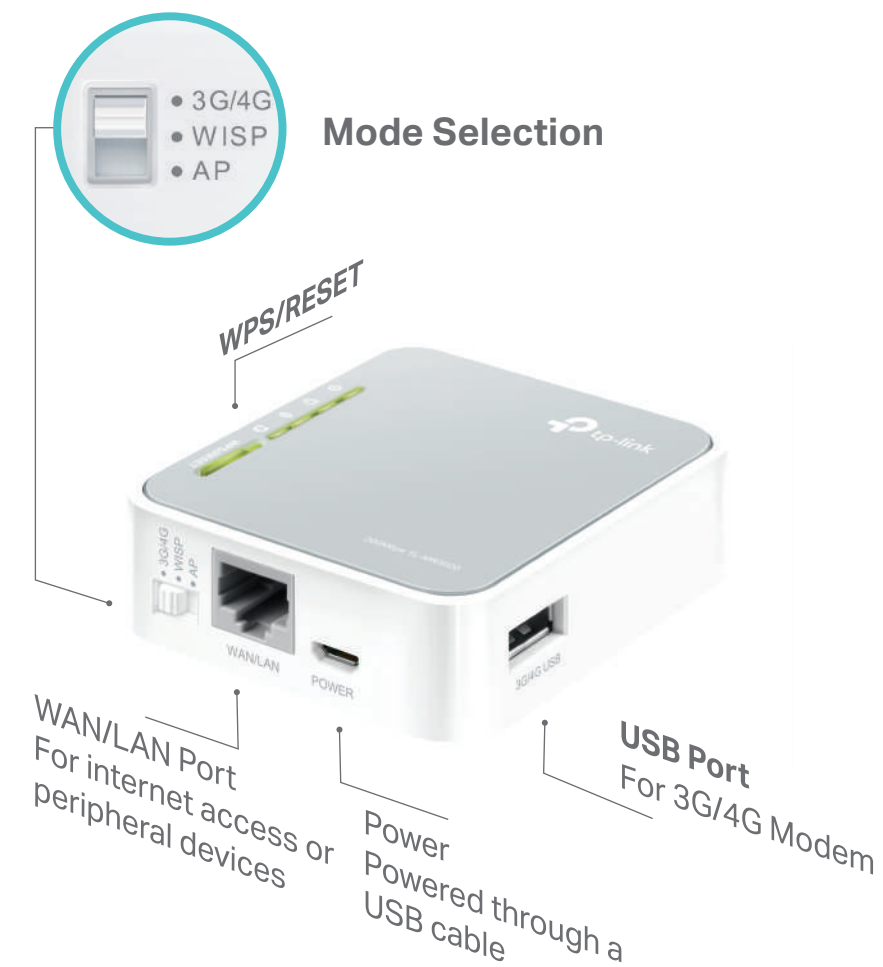

# Portable 3G/4G Wireless N Router

Pocket-sized for  
Travel-Ready Wi-Fi

TL-MR3020

3G/4G Sharing

300Mbps  
Wireless Speed

Multi-Mode

## Hardware

- Ports: 1 10/100Mbps WAN/LAN Port, 1 USB 2.0 Port, 1 Micro USB Port
- Buttons: WPS/Reset Button, Mode Switch
- Antennas: Internal Antennas
- External Power Supply: 5VDC/1A
- Dimensions (W x D x H): 2.9× 2.6×0.9 in. (74×67×22mm)