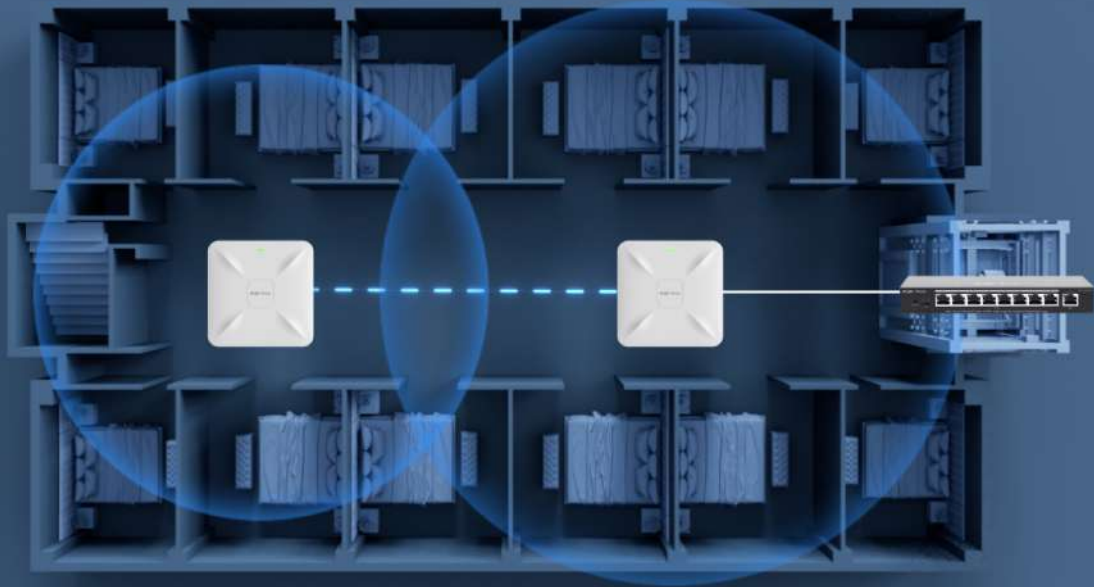

## Dual-Radio Performance, Gigabit Speed Wi-Fi Solution

Interface Installation

802.11ac Wave2 Seamless Layer 3 Roaming 2x2 MIMO 2x2 MU-MIMO Reyee Mesh Technology Free Cloud Management

This image shows the same white Wi-Fi access point from a different angle, highlighting the ports on the top. The background is light gray. Below the device are five feature icons: a Wi-Fi symbol for "802.11ac Wave2", a stack of layers for "Seamless Layer 3 Roaming", a "2x2 MIMO" symbol for "2x2 MU-MIMO", a mesh symbol for "Reyee Mesh Technology", and a cloud symbol for "Free Cloud Management".

### One Click to Optimize, Get Better Wi-Fi Experience

The WIO (Wi-Fi Intelligent Optimization) technology allows you to optimize wireless network by one click.

### Easily Install Extra AP with Reyee Mesh

Less wiring, more relaxing.

### Layer 3 Roaming, Smooth Transition

Roam smoothly between Layer 3 networks with non-interruption.