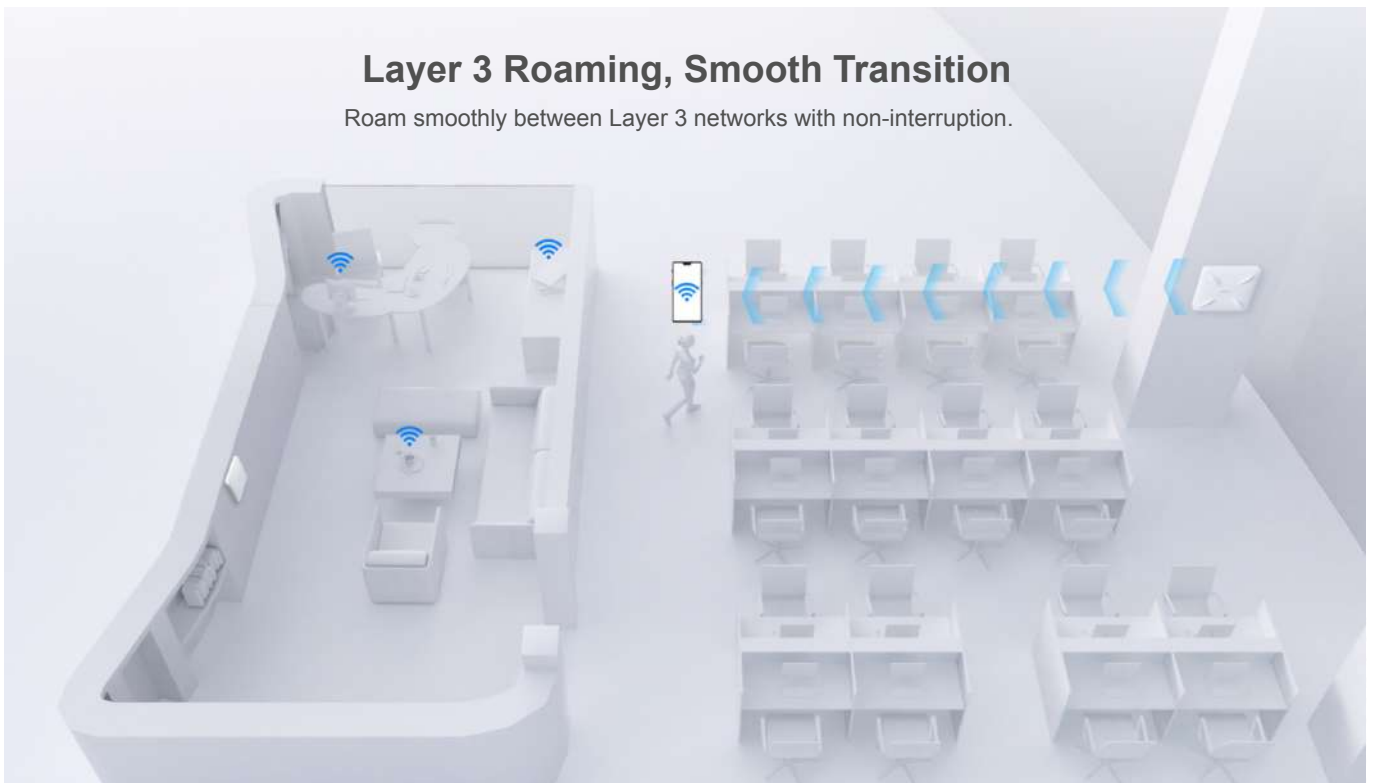

### One Click to Optimize, Get Better Wi-Fi Experience

The WIO (Wi-Fi Intelligent Optimization) technology allows you to optimize wireless network by one click.

### Easily Install Extra AP with Reyee Mesh

Less wiring, more relaxing.

### Layer 3 Roaming, Smooth Transition

Roam smoothly between Layer 3 networks with non-interruption.