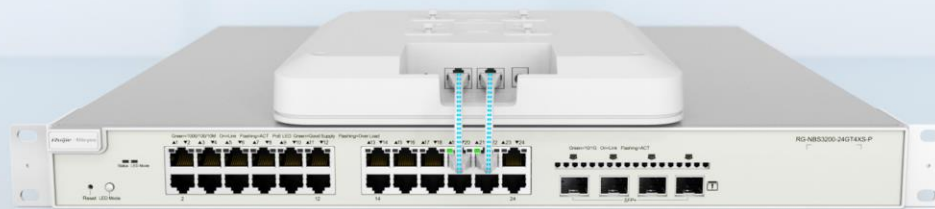

RG-NBS51/52 series Layer 2+ Cloud Managed Switches

DATASHEET

Highlights

- Enterprise-class quality ensures High Performance
- Static routing allows traffic to be routed at Layer 3
- Multiple security policies protect your network
- Lifetime management on Ruijie Cloud at anytime anywhere

Highlight Features

RG-NBS5000 Series Switch

High performance Layer 2+ switch for core/aggregation

Static Routing

6kV Surge Protection

5 Years Warranty

Enterprise-class Quality Ensures High Performance

Link Aggregation

IGMP Snooping

VLAN

Highlight Features

Enterprise-class Quality Ensures High Performance

Link Aggregation

IGMP Snooping

VLAN

Enterprise-class Quality Ensures High Performance