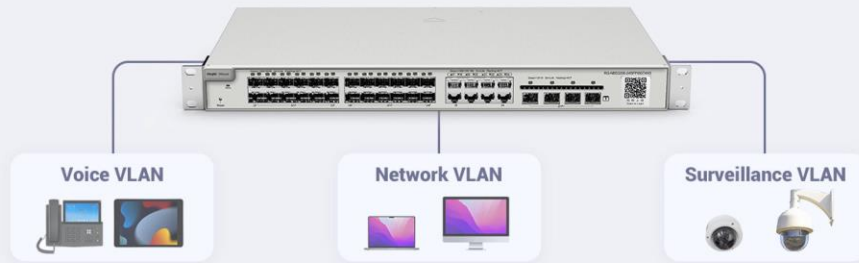

RG-NBS51/52 series Layer 2+ Cloud Managed Switches

DATASHEET

Highlights

- Enterprise-class quality ensures High Performance
- Static routing allows traffic to be routed at Layer 3
- Multiple security policies protect your network
- Lifetime management on Ruijie Cloud at anytime anywhere

Highlight Features

RG-NBS5000 Series Switch

High performance Layer 2+ switch for core/aggregation

Static Routing

6kV Surge Protection

5 Years Warranty

Enterprise-class Quality Ensures High Performance

Link Aggregation

IGMP Snooping

VLAN

Highlight Features

Enterprise-class Quality Ensures High Performance

Link Aggregation

IGMP Snooping

VLAN

Enterprise-class Quality Ensures High Performance

Link Aggregation

IGMP Snooping

VLAN

Highlight Features

Multiple Security Policies Protect Your Network

Security Stability

Multiple Security Policies Protect Your Network

Security Stability