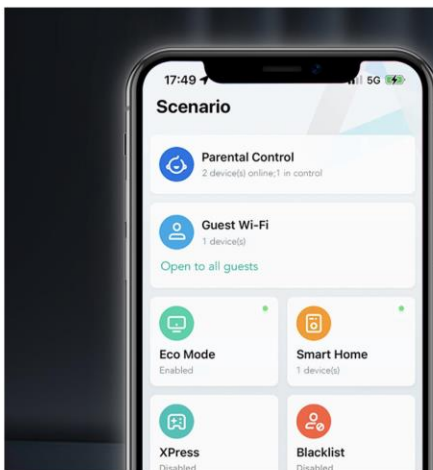

Other brand 3000M product

* The data is supported by Tolly Test under the laboratory condition.

Seamless Roaming, Full Space Coverage Wi-Fi Solutions Amazed by **Reyee Mesh**

Take Control of Your Home Network at Fingertips

Set up your home network in Reyee Router App in two minutes. More Life-time Free functions are waiting for you to Explore, Experience, Expect.

Remote Management Parental Control Smart Home

Specifications