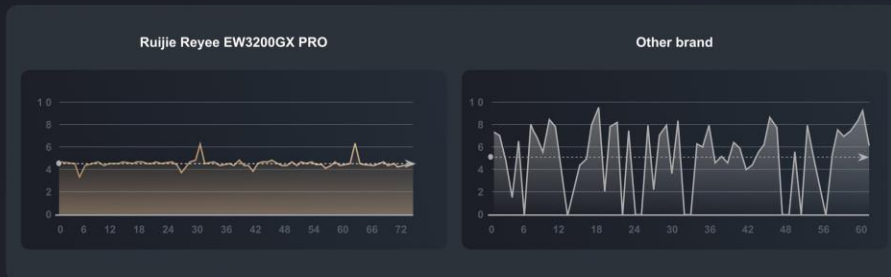

Highlight Features

Time for WiFi 6, Time for RG-EW3200GX PRO

RG-EW3200GX PRO, the **Red Dot Design Award 2021** winner.
All-round upgrade of Wi-Fi performance, supported by **Tolly** certificate.
Get your home ready for the Next-Gen Gigabit Wi-Fi 6!

5 Gigabit Ethernet ports 3200M Dual-band 802.11ax

Supported by 4x4 Enterprise Level Chips Enjoy Better Stability under Heavy Load

Tolly proves that EW3200GX PRO demonstrates more stable network performance at multiple connections.

Source: Tolly Test Report #222129, May 2022