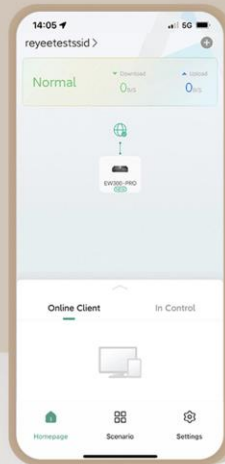

Highlight Features

High Performing Wi-Fi 4 Home Router

Smart choice for your cozy family.
Best solution to fully utilize your Megabit bandwidth.

Stronger Signal than the Average

Equipped with signal amplifiers (FEM),
four 5dBi omnidirectional antennas guarantee you efficient and stable connections.

Highlight Features

WISP & Repeater Mode Supported

Newly-added WISP & Repeater mode can amplify Wi-Fi signals to wider range.
Enjoy whole-room WiFi coverage and lag free network.

WISP Mode

Repeater Mode

Easy Configuration, Easy Life

Newbie-friendly configuration,
connect to the internet by a few clicks.

Highlight Features

The smartphone screen shows the Reyee Router App interface. At the top, it displays the time 17:49, signal strength, 5G, and battery level. The main heading is "Scenario". Below this, there are several feature cards:

- Parental Control**: 2 device(s) online; 1 in control
- Guest Wi-Fi**: 1 device(s)
Open to all guests
- Eco Mode**: Enabled
- Smart Home**: 1 device(s)
- XPress**: Disabled
- Blacklist**: Disabled

Below the phone, there are three icons representing features: Remote Management, Parental Control, and Guest Wi-Fi. At the bottom of the phone screen area, there is a QR code, the Reyee logo, and buttons for "GET IT ON Google Play" and "Download on the App Store".