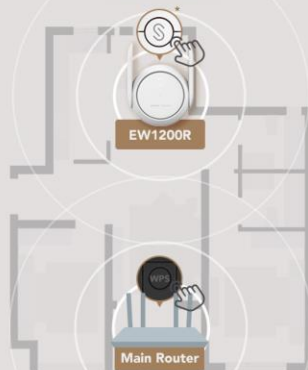

Highlight Features

Reyee Mesh Brings you Unlimited Signal Connection Everywhere you Go

When the primary router is Reyee Mesh Wi-Fi series, mesh them up and enjoy the seamless network!

More Wireless Mode Options, More Surprise

WPS Mode WISP Mode Repeater Mode AP Mode

WPS Mode

Repeater Mode

* WPS / Mesh / Reset button all in one