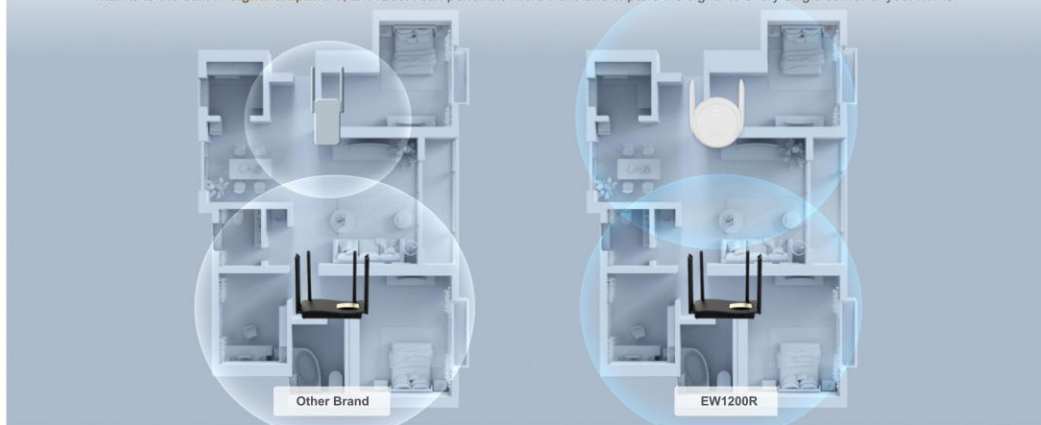

### Highlights

- Cover your whole home network with one-click
- Unbreakable Wi-Fi signal throughout your Home
- Three-bar signal indicator guides you to find the best spot
- Reyee Mesh brings you unlimited signal connection everywhere you go
- More wireless mode options, more surprise
- Take control of your home network at your fingertips

## Highlight Features

**RG-EW1200R**  
**Cover your Whole Home Network with One-click**

Dual-band Mesh Wi-Fi Extender

### Unbreakable Wi-Fi Signal throughout Your Home

Thanks to the built-in **signal amplifiers**, EW1200R can penetrate more walls and expand the signal to every single corner of your home.

### Three-bar Signal Indicator Guides you to Find the Best Spot

EW1200R clearly shows you the signal strength and guides you the best spot to position the repeater, while others only give you the "Yes or No" answer