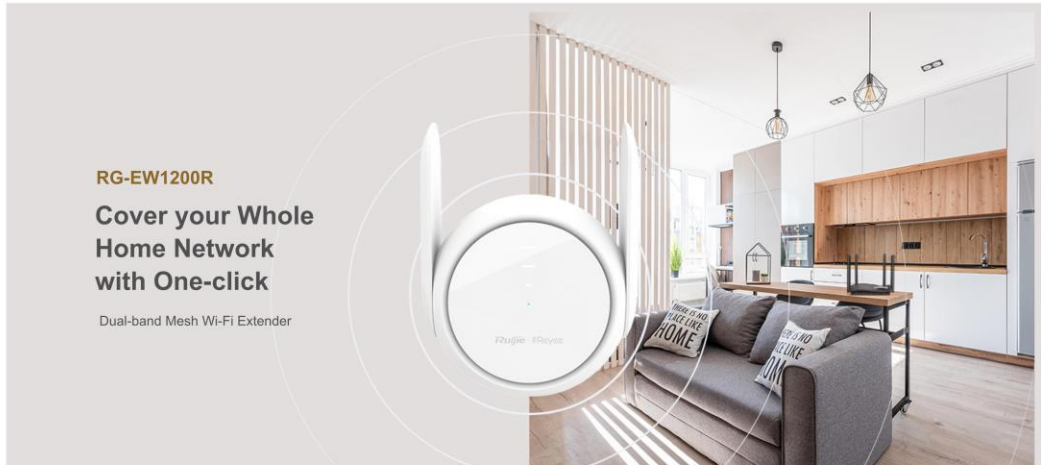

Highlight Features

RG-EW1200R
Cover your Whole Home Network with One-click

Dual-band Mesh Wi-Fi Extender

Unbreakable Wi-Fi Signal throughout Your Home

Thanks to the built-in **signal amplifiers**, EW1200R can penetrate more walls and expand the signal to every single corner of your home.