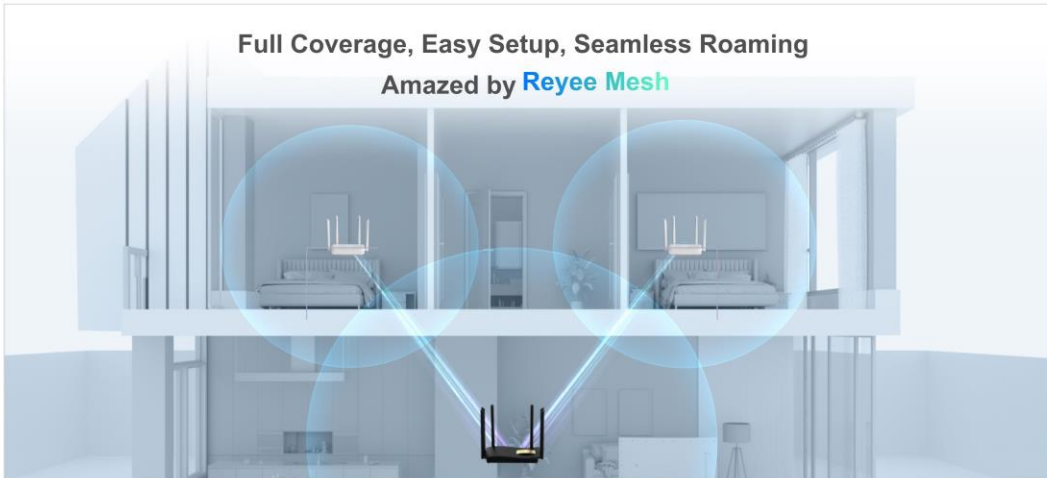

1267
Mbps

Strong WiFi Signal Throughout Your Home

FEM
design

6dBi
omnidirectional antennas

Full Coverage, Easy Setup, Seamless Roaming

Amazed by **Reyee Mesh**

Highlight Features

Good Helper for Your Family Management

Parental Control Health Mode

Ruijie Cloud App allows you to manage the internet access authority of the specified terminal, including the time limit, URL blocking and black/white list setup.

Parental Control **Health Mode**

The health mode limits the radiation exposure and blacks out the indicator lights for you to have a good sleep.

Concurrently Support Multiple Devices Connection

Dual-Band integration together with the MU-MIMO technology offer low interference and fast speed internet to up to 96 terminals simultaneously.