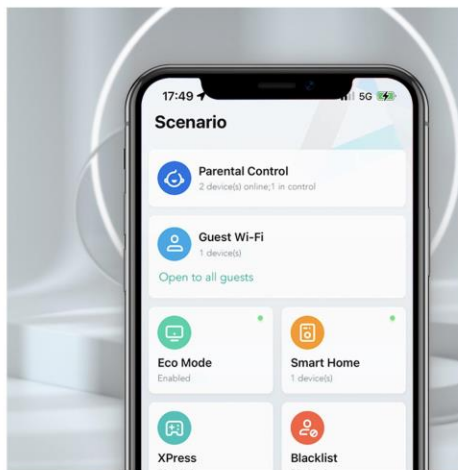

Highlight Features

Good Helper for Your Family Management

Parental Control   Health Mode

Ruijie Cloud App allows you to manage the internet access authority of the specified terminal, including the time limit, URL blocking and black/white list setup.

Parental Control   **Health Mode**

The health mode limits the radiation exposure and blacks out the indicator lights for you to have a good sleep.

Concurrently Support Multiple Devices Connection

Dual-Band integration together with the MU-MIMO technology offer low interference and fast speed internet to up to 96 terminals simultaneously.

Take Control of Your Home Network at Fingertips

Set up your home network in **Reyee Router App** in two minutes. More **Life-time Free** functions are waiting for you to Explore, Experience, Expect.

Remote Reboot

Xpress Mode

Share Network