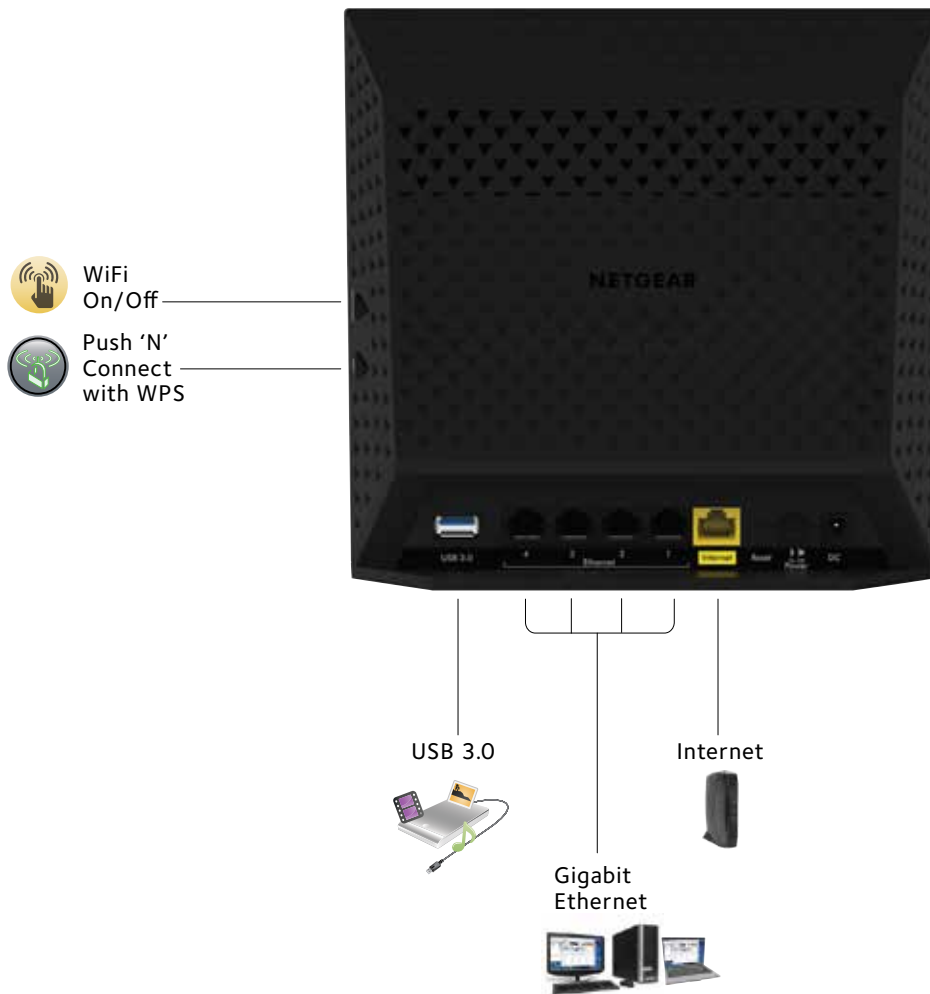

Applications

With the R6200 Smart WiFi Router create a powerful home network for applications such as lag-free multiple HD streaming, multi-player online gaming, ultra-fast, reliable connection to the Internet and a secure wireless connection.

MULTIPLE HD STREAMING—Optimized for a smooth, lag-free multiple HD streaming experience

Connection Diagram

PACKAGE CONTENTS

- R6200v2 Smart WiFi Router
- Ethernet cable
- Quick install guide
- Power adapter, localized to country of sale