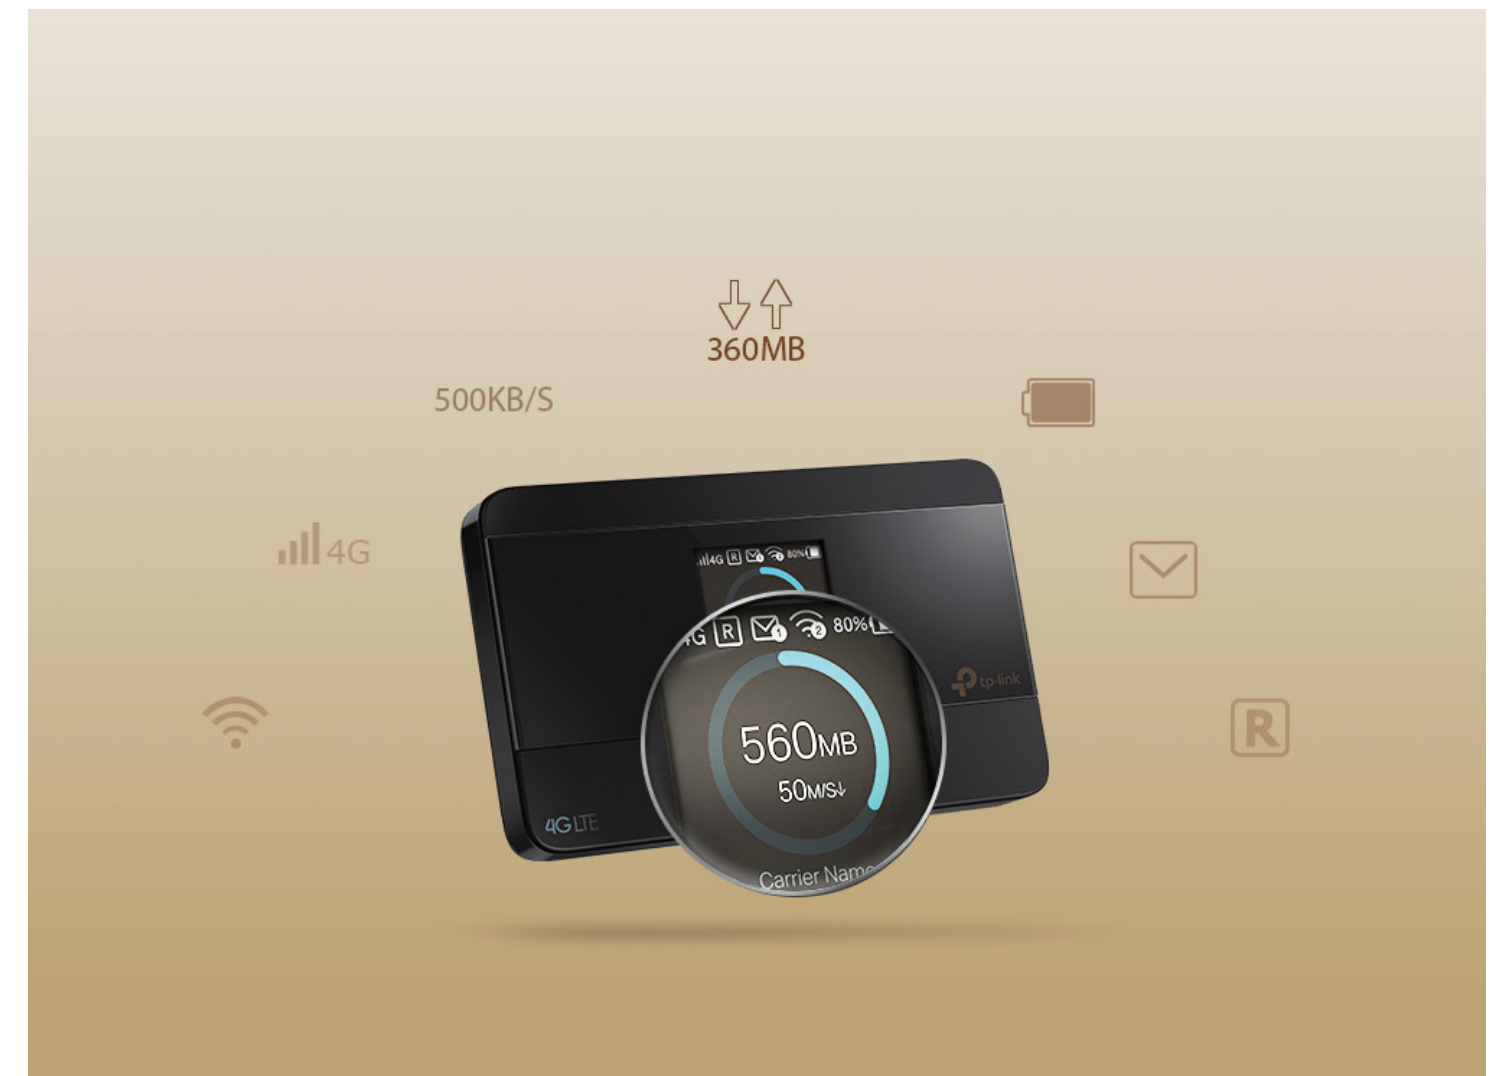

4G LTE Mobile Wi-Fi

Go Anywhere Connect Everywhere

M7350

4G 4G LTE
150Mbps

8h 8 Hours
Usage

M tpMiFi
App

Highlights

Artful Little Gadget for Life on the Go

The M7350 features a compact, elegant design very suitable for travel, business trips, outdoor activities or wherever you may be.

All useful info at a glance

The intuitive screen display of M7350 makes it easy to stay within your data budget and avoids going over the monthly data cap. The screen also displays other much more information of battery life, signal strength, Wi-Fi status, connected users and more.

Specifications

Hardware

- Interfaces: Micro USB port, SIM card slot, Micro SD card slot
- Micro SD Card Reader: Up to 32GB
- Button: Menu button, Power button, Reset button
- Screen Display:
Traffic statistics, Wi-Fi status, User numbers, Network type (2G/3G/4G), Signal strength, Internet connection status, Messages, Battery meter, Wi-Fi name, Wi-Fi password
- External Power Supply: 5V/1A
- Dimensions (W x D x H): 4.2 × 2.6 × 0.6 in. (106 × 66 × 16mm)
- Antenna: Internal Antennas

Others

- Certification:
CE, RoHS
- System Requirements:
Windows 10/8/7/vista/XP, Mac OS, Android, iOS, Windows Phone
Subscription with an Internet Service Provider (for internet access)
- Environment:
Operating Temperature: 0°C~35°C (32°F ~95°F)
Operating Humidity: 10%~90% non-condensing
- Package Contents:
Mobile Wi-Fi M7350
Micro USB Cable
2000mAh Battery
Micro and Nano to Standard SIM Card Adapter
Quick Installation Guide