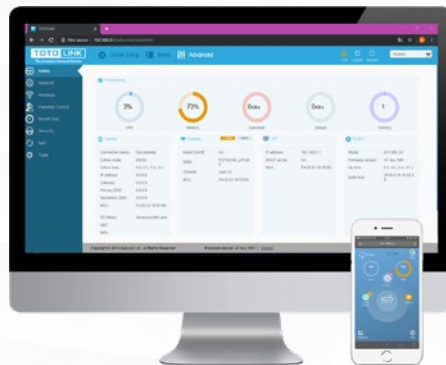

SELLING POINTS

Stable 4G connection with 5dBi antenna

Equipped with 2 detachable 5dBi isotropic antennas, which helps LR1200 capture wireless signals (4G, 3G, 2G) better.

Completely new installation interface

The installation interface is completely new and intuitive, supporting users to install the device quickly and easily.