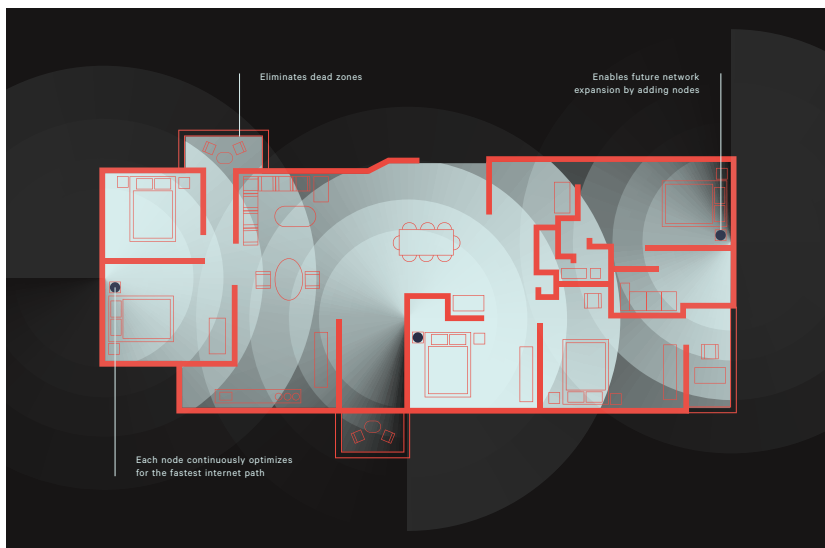

LINKSYS®

MX8400 VELOP®

WiFi 6 Whole Home Mesh System

Powered by

LINKSYS
Intelligent Mesh™

Up to
5400 sq. ft.

80+ Devices

AX4000

up to 4.0 Gbps

Whole home WiFi your whole home will thank you for.

Linksys Velop WiFi 6 Whole Home Mesh System is a router that delivers next-level streaming and gaming to more than 40 devices on your network. Smooth and stable signals mean everyone can stream, game, and chat without interruption. Intelligent Mesh™ technology offers whole home coverage that's easily expandable by adding additional nodes. With its sleek, modern design and parental controls, MX4200 is a welcome addition to any home.