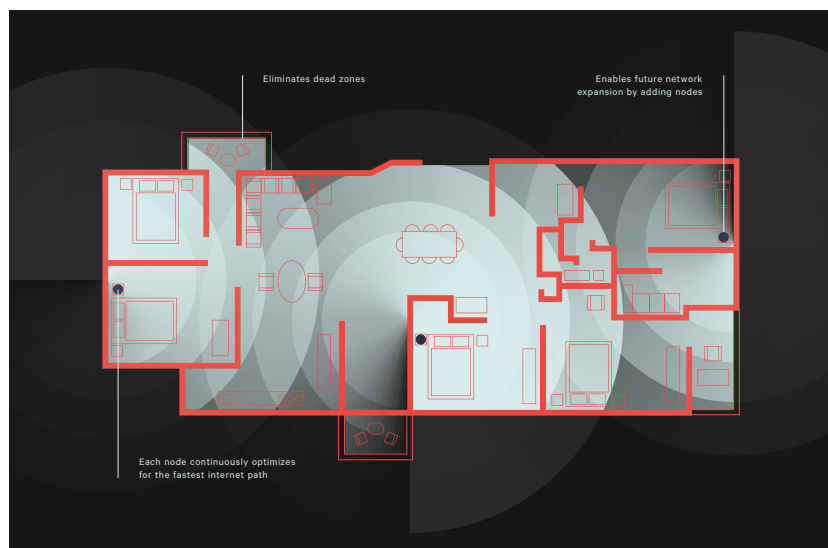

LINKSYS®

MX4200 VELOP®

WiFi 6 Whole Home Mesh System

Powered by

LINKSYS
Intelligent Mesh™

Up to
2700 sq. ft.

40+ Devices

AX4200

up to 4.2 Gbps

Whole home WiFi your whole home will thank you for.

Linksys Velop WiFi 6 Whole Home Mesh System is a router that delivers next-level streaming and gaming to more than 40 devices on your network. Smooth and stable signals mean everyone can stream, game, and chat without interruption. Intelligent Mesh™ technology offers whole home coverage that's easily expandable by adding additional nodes. With its sleek, modern design and parental controls, MX4200 is a welcome addition to any home.