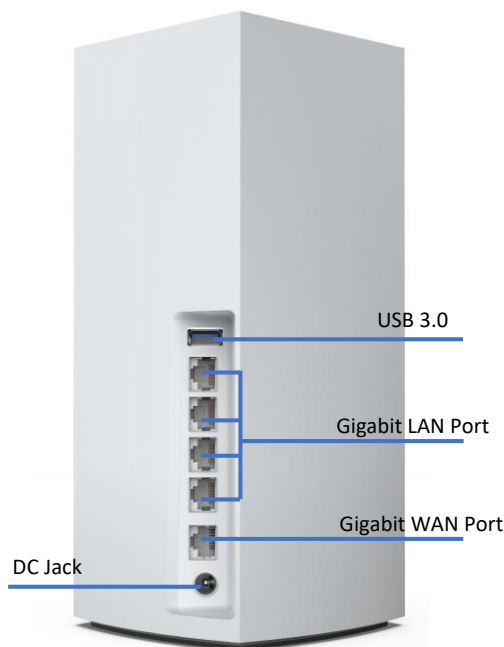

USB 3.0

Gigabit LAN Port

Gigabit WAN Port

DC Jack

Back

Package Includes:

- Linksys MX5300
- Ethernet cable
- Power adapter
- Quick start guide
- Printed documentation

Dimensions:

Product
Weight – 1.59kg
Depth – 11cm
Width – 11cm
Height – 24.4cm

Packaging
Weight – 2.84kg
Depth – 12.9cm
Width – 31.1cm
Height – 24.9cm

Tech Specs:

WiFi Mesh Connectivity for Seamless WiFi and Simultaneous Streaming
AX5300 MU-MIMO Tri-Band Gigabit,
1147+2402+1733 Mbps with mu-mimo

2.4 GHz radio - 1147 Mbps*
5 GHz radio 1 - 2402 Mbps*
5 GHz radio 2 - 1733 Mbps*

IEEE 802.11 b/g/n– 2.4 GHz –1024 QAM support
IEEE 802.11 b/n/ac/ax– 5 GHz –1024 QAM support

Beamforming
Beamforming for 2.4 GHz and 5GHz bands

Processor and Memory for Faster Processing
2.2 GHz Quad Core CPU
Flash 512MB and RAM 1GB

Antenna for Expanded Coverage
13 internal antennas and high-powered amplifiers

Wired Connectivity for WAN and LAN Connectivity
1 Gigabit Ethernet ports for WAN and 4 Gigabit LAN connection

Bluetooth 4.1/LE for Secure and Easy App Based Set-up

Security
WPA2 personal
WPA2 / WPA3 mixed mode wireless encryption

Dimensions – Smaller Footprint to Blend into Your Home
4.5 inch square base (114.3 mm)
9.6 inch from top to bottom (243.8 mm)

Simple and secured Linksys App Based Set-up
Mobile devices with Android 4.0.3 or iOS 8 and higher

* 4x Better Performance/Faster Speed than an AC router claim is as compared to client devices connecting to an AC 2x2 router that does not support 160 MHz. May require a software/firmware update available for download at linksys.com/support. Claims relating to reducing power consumption will vary depending on age of device, device storage conditions, device battery degradation over time, and other factors during use such as temperature, connected cables, discharge rate, and device type. In general, device batteries have limited recharge cycles and may eventually need to be replaced.

Part Number MX5300-AH	UPC 745883782949

Also compatible with Windows 10