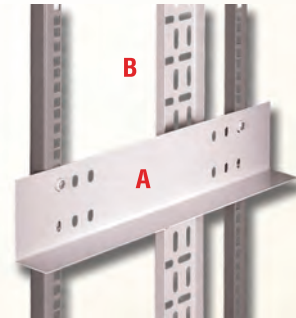

ACCESSORIES

- G7-05112** : Thermostat Panel Set
- Adjust Temp.Range : 0°C to 80°C
 - Can use for controlling the ventilating fan
 - Power Cord 3 m., Electro Galvanize Steel 1.5 mm.

- G7-09200** : Lighting Set
- Lamp : 7W
 - Input Voltage : 220VAC/50Hz

- A G7-06002** : Cable Management Panel, 1U
B G7-06004 : Vertical Management Ring
C G7-06006 : Cable Back Support Bar

- G7-06003** : Cable Management Panel with Cover, 1U
 - Electro Galvanize Steel 1.5 mm. Black Color

- G7-0601x** : Blank Panels x U*
 (x = 1, 2, 3, 4, 5, 6, 7, 8)
 *Available Black color on request

- A G7-080xx** : Cassis Guide Set (2 Pcs/Set)
 (x = Deep = 45, 65, 75, 95 cm.)
B G7-090xx : Cable Tray 7.5 cm for Cable Run
 (x = U = 15, 27, 36, 39, 42, 45)