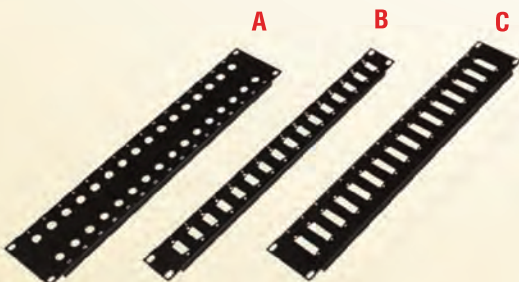

- A G7-06002** : Cable Management Panel, 1U
B G7-06004 : Vertical Management Ring
C G7-06006 : Cable Back Support Bar

- G7-06003** : Cable Management Panel with Cover, 1U
 - Electro Galvanize Steel 1.5 mm. Black Color

- G7-0601x** : Blank Panels x U*
 (x = 1, 2, 3, 4, 5, 6, 7, 8)
 *Available Black color on request

- A G7-080xx** : Cassis Guide Set (2 Pcs/Set)
 (x = Deep = 45, 65, 75, 95 cm.)
B G7-090xx : Cable Tray 7.5 cm for Cable Run
 (x = U = 15, 27, 36, 39, 42, 45)