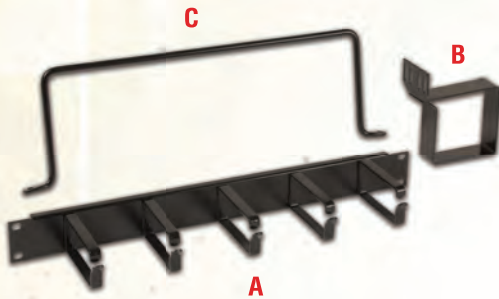

ACCESSORIES

- G7-05112** : Thermostat Panel Set
- Adjust Temp.Range : 0°C to 80°C
 - Can use for controlling the ventilating fan
 - Power Cord 3 m., Electro Galvanize Steel 1.5 mm.

- G7-09200** : Lighting Set
- Lamp : 7W
 - Input Voltage : 220VAC/50Hz

- A G7-06002** : Cable Management Panel, 1U
B G7-06004 : Vertical Management Ring
C G7-06006 : Cable Back Support Bar

- G7-06003** : Cable Management Panel with Cover, 1U
 - Electro Galvanize Steel 1.5 mm. Black Color

- G7-0601x** : Blank Panels x U*
 (x = 1, 2, 3, 4, 5, 6, 7, 8)
 *Available Black color on request

- A G7-080xx** : Cassis Guide Set (2 Pcs/Set)
 (x = Deep = 45, 65, 75, 95 cm.)
B G7-090xx : Cable Tray 7.5 cm for Cable Run
 (x = U = 15, 27, 36, 39, 42, 45)