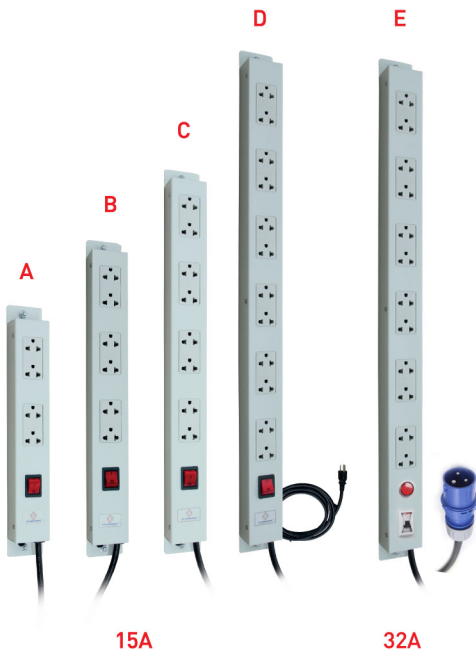

AC POWER DISTRIBUTION UNIT

19"GERMANY[®]
EXPORT RACK

15A

32A

Power Cord

15A

32A

Electronic
Circuit Breaker

Circuit Breaker

Surge suppressor
(Line suppression)

Socket

15A

32A

* Order No. for Black Color : G7-00XXXB

FEATURES

- ◆ **Applications** Provided universal outlet which is suitable for network equipment, computer, etc.
- ◆ **15A AC Socket Strip**
 - 3x2.5mm² (≈13AWG) with electronic circuit breaker and surge suppressor (line suppression) for short circuit protection.
 - 1.8m Power cord for 4 outlets.
 - 3m Power cord for 6, 8, 12, 20 outlets.
- ◆ **32A AC Socket Strip**
 - 3x6mm² with 32A circuit breaker and surge protector for short circuit protection.
 - 3m Power cord with IEC309 plug for 12, 20 outlets.
- ◆ **19" Germany Export Rack Socket** Made from PC/ABS (UL94V-0), Universal type with embossing trademark.
- ◆ **Manufactured provide**
 - Illuminated switch, short circuit and over current electronic circuit breaker.
 - Housing is made from Electro-Galvanized Steel sheet in light gray color paint by Electrostatic powder coating process.
 - Mounting bracket for vertical or horizontal installation in 19" Rack cabinet.
- ◆ **5 options** 4, 6, 8, 12 and 20 outlets.
- ◆ **Manufacturer and Distributor** Certified by ISO 9001:2015.

Technical Specification

Max. Current	:	15A for 4, 6, 8, 12, 20 Outlets 32A for 12, 20 Outlets
Surge Current	:	6.5KA
Input Voltage	:	220VAC/50Hz
Clamping Voltage	:	775V Max.
Plug Type	:	NEMA 5-15P (15A) Power Plug IEC 309 (32A), IP44
Power Cord	:	3x2.5mm ² , TIS 11 Part5-2553 3x6mm ² , TIS 11 Part101-2553
Approval	:	TIS 11-2553
Operating	:	-25°C to +85°C