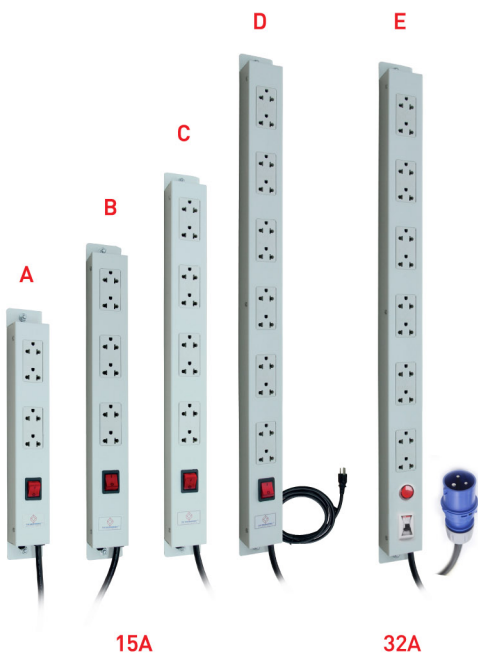

AC POWER DISTRIBUTION UNIT

19"GERMANY
EXPORT RACK

15A

32A

Power Cord

15A

32A

Electronic
Circuit Breaker

Circuit Breaker

Surge suppressor
(Line suppression)

Socket

15A

32A

* Order No. for Black Color : G7-00XXXB

FEATURES

- ◆ **Applications** Provided universal outlet which is suitable for network equipment, computer, etc.
- ◆ **15A AC Socket Strip**
 - 3x2.5mm² (≈13AWG) with electronic circuit breaker and surge suppressor (line suppression) for short circuit protection.
 - 1.8m Power cord for 4 outlets.
 - 3m Power cord for 6, 8, 12, 20 outlets.
- ◆ **32A AC Socket Strip**
 - 3x6mm² with 32A circuit breaker and surge protector for short circuit protection.
 - 3m Power cord with IEC309 plug for 12, 20 outlets.
- ◆ **19" Germany Export Rack Socket** Made from PC/ABS (UL94V-0), Universal type with embossing trademark.
- ◆ **Manufactured provide**
 - Illuminated switch, short circuit and over current electronic circuit breaker.
 - Housing is made from Electro-Galvanized Steel sheet in light gray color paint by Electrostatic powder coating process.
 - Mounting bracket for vertical or horizontal installation in 19" Rack cabinet.
- ◆ **5 options** 4, 6, 8, 12 and 20 outlets.
- ◆ **Manufacturer and Distributor** Certified by ISO 9001:2015.

Technical Specification

Max. Current	:	15A for 4, 6, 8, 12, 20 Outlets 32A for 12, 20 Outlets
Surge Current	:	6.5KA
Input Voltage	:	220VAC/50Hz
Clamping Voltage	:	775V Max.
Plug Type	:	NEMA 5-15P (15A) Power Plug IEC 309 (32A), IP44
Power Cord	:	3x2.5mm ² , TIS 11 Part5-2553 3x6mm ² , TIS 11 Part101-2553
Approval	:	TIS 11-2553
Operating	:	-25°C to +85°C