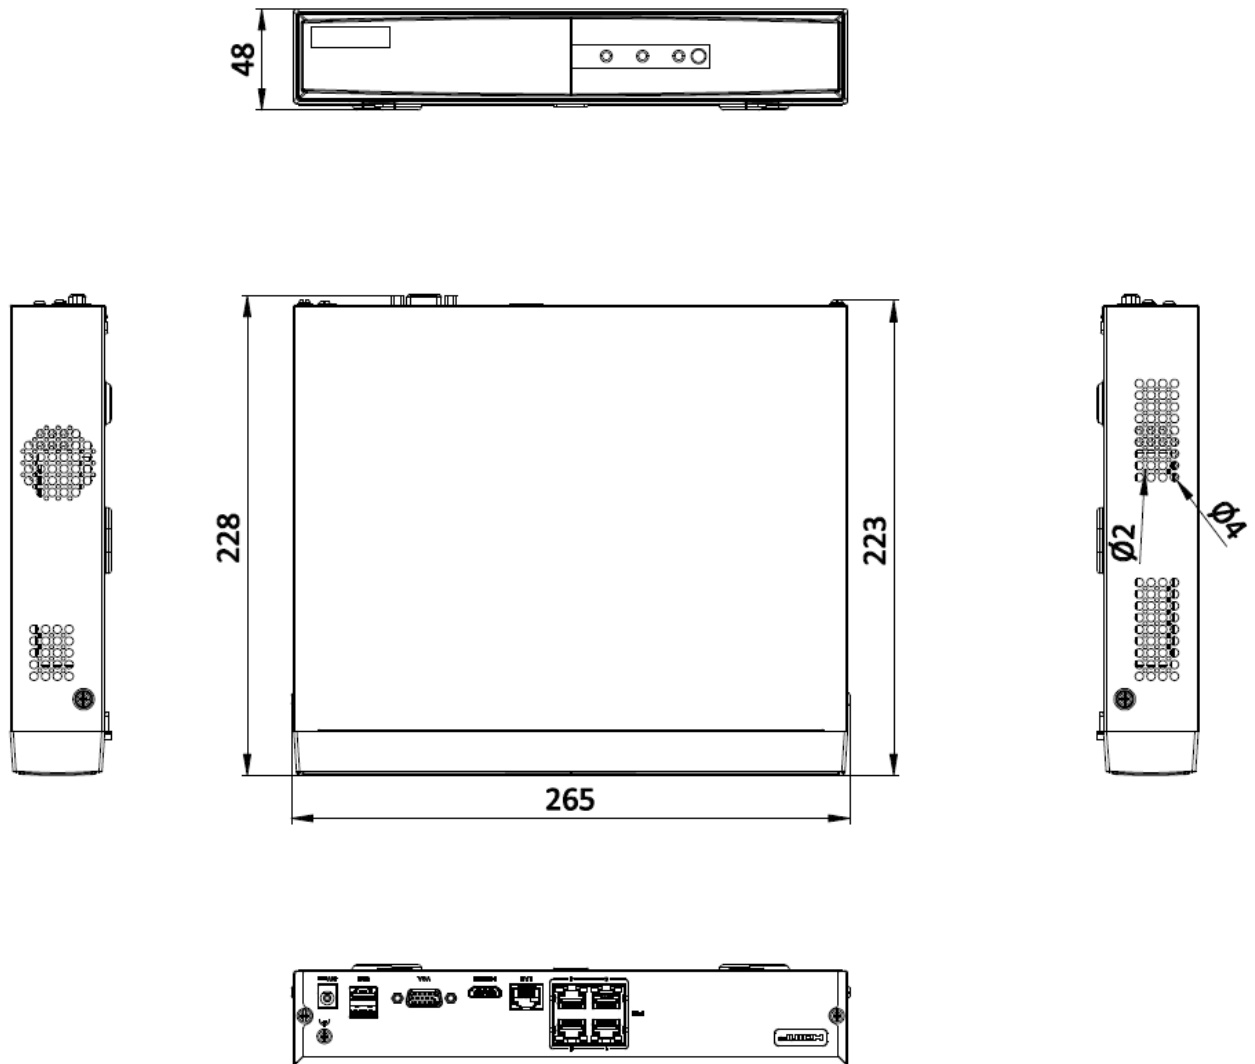

▪ Network & Ethernet Access

- 4 independent PoE network interfaces
- 1 self-adaptive 10/100 Mbps Ethernet interface
- Hik-Connect for easy network management

▪ Specification

Video and Audio	
IP Video Input	4-ch Up to 6 MP resolution
Incoming Bandwidth	40 Mbps
Outgoing Bandwidth	60 Mbps
HDMI Output	1-ch, 1920 × 1080p/60Hz, 1600 × 1200/60Hz, 1280 × 1024/60Hz, 1280 × 720/60Hz
VGA Output	1-ch, 1920 × 1080p/60Hz, 1600 × 1200/60Hz, 1280 × 1024/60Hz, 1280 × 720/60Hz
Video Output Mode	HDMI/VGA simultaneous output
Decoding	
Decoding Format	H.265+/H.265/ H.264+/H.264
Recording Resolution	6 MP/4 MP/3 MP/1080p/UXGA /720p/VGA/4CIF/DCIF/ 2CIF/CIF/QCIF
Synchronous playback	4-ch
Decoding Capability	4-ch@1080p (30 fps) or 2-ch@4 MP (30 fps) or 1-ch@6 MP (30 fps)
Stream Type	Video, Video & Audio
Network	
Remote Connection	16
Network Protocol	TCP/IP, DHCP, Hik-Connect, DNS, DDNS, NTP, SADP, SMTP, UPnP™
Network Interface	1, RJ-45 10/100Mbps self-adaptive Ethernet interface
PoE	
Interface	4, RJ-45 10/100 Mbps self-adaptive Ethernet interface
Power	≤ 36 W
Standard	IEEE 802.3 af/at
Auxiliary Interface	
SATA	1 SATA interface
Capacity	Up to 6TB capacity for each disk
Alarm In/Out	N/A
USB Interface	Rear panel: 2 × USB 2.0
General	
Power Supply	48 VDC, 1 A
Consumption	≤ 10 W
Working Temperature	-10 to +55° C (+14 to +131° F)
Working Humidity	10% to 90%
Dimension (W × D × H)	265 × 223 × 48 mm (10.4" × 8.8" × 1.9")
Weight	≤ 1 kg (2.2 lb)
Certification	
CE	EN50130-4, EN 61000-3-2, EN 61000-3-3

▪ **Physical Interface**

No.	Description	No.	Description
1	Network interfaces with PoE function	5	USB interfaces
2	LAN network interface	6	GND
3	HDMI interface	7	Power supply
4	VGA interface		

▪ **Available Model**

DS-7104NI-Q1/4P/M(D)

▪ Dimension

scale/1:1;Unit/mm

Headquarters

No.555 Qianmo Road, Binjiang District,
Hangzhou 310051, China
T +86-571-8807-5998
www.hikvision.com

Follow us on social media to get the latest product and solution information.