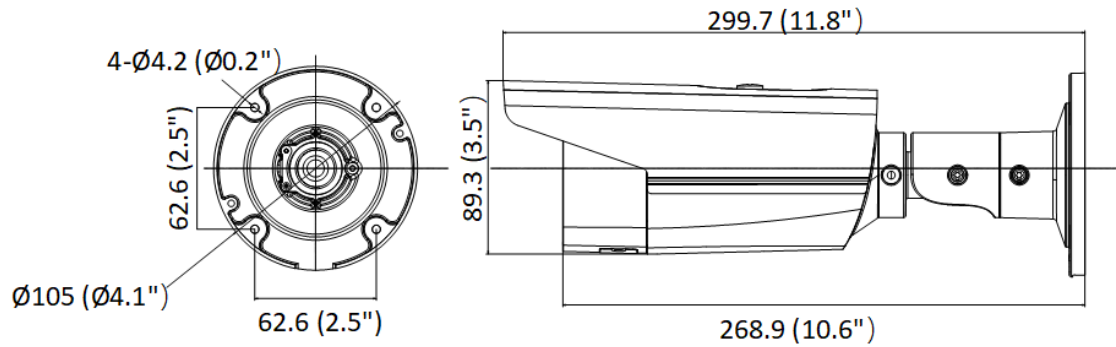

demands. Typical application scenarios include coastal areas about 2 kilometers (1.24 miles) away from coastlines, as well as areas affected by acid rain.
No specific protection	Hikvision products at this level are equipped for use in areas where no specific anti-corrosion protection is needed.

▪ **Dimension**

Unit: mm (inch)

▪ **Accessory**

▪ **Optional**

DS-1276ZJ-SUS Corner Mount	DS-1280ZJ-S Junction Box	DS-1275ZJ-S-SUS Vertical pole mount	DS-1275ZJ-SUS Vertical Pole Mount	DS-1260ZJ Junction Box