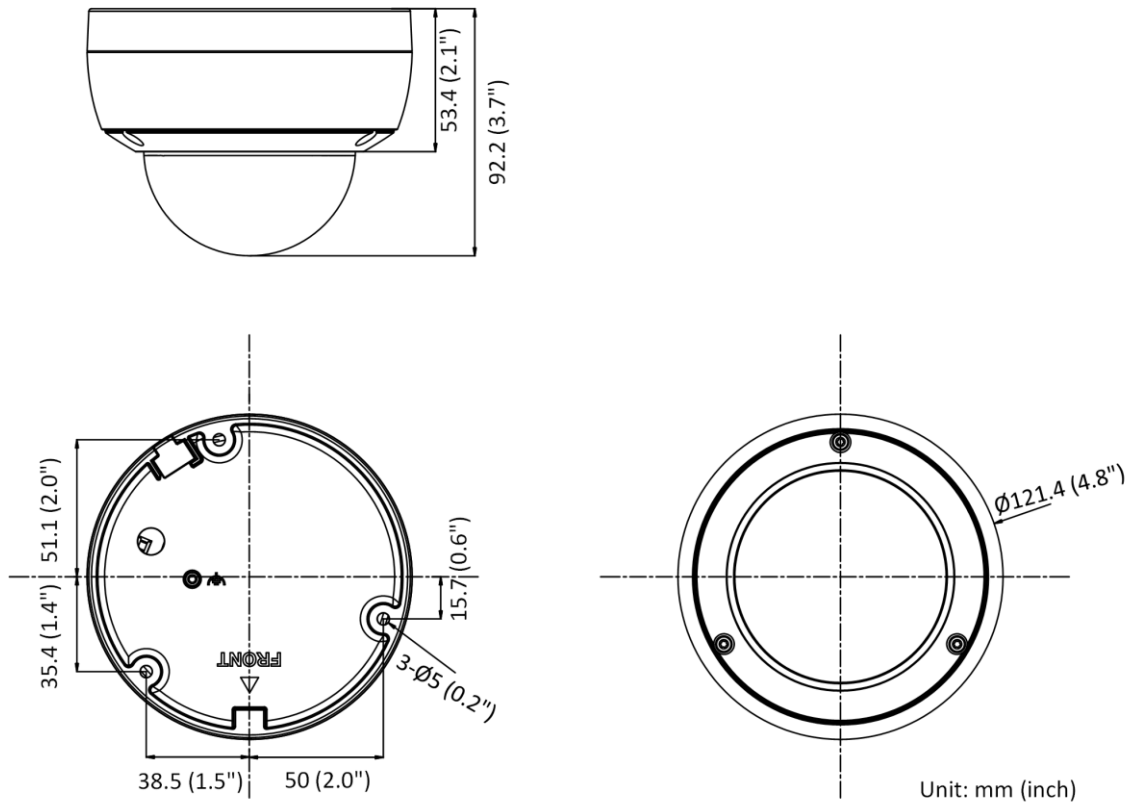

Level	Description
Top-level protection	Hikvision products at this level are equipped for use in areas where professional anti-corrosion protection is a must. Typical application scenarios include coastlines, docks, chemical plants, and more.
Moderate protection	Hikvision products at this level are equipped for use in areas with moderate anti-corrosion demands. Typical application scenarios include coastal areas about 2 kilometers (1.24 miles) away from coastlines, as well as areas affected by acid rain.
No specific protection	Hikvision products at this level are equipped for use in areas where no specific anti-corrosion protection is needed.

▪ **Dimension**

▪ **Accessory**

▪ **Optional**

DS-1272ZJ-120	DS-1280ZJ-DM46	DS-1275ZJ-SUS	DS-1271ZJ-120	DS-1272ZJ-120B
Wall Mount	Junction Box	Vertical Pole Mount	Pendant Mount	Wall Mount