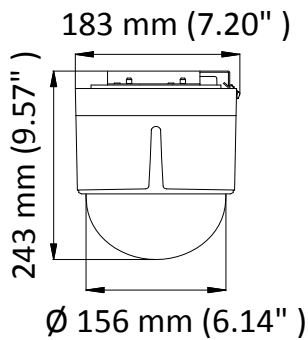

Order Model

DS-2AE5232T-A3(C)

Dimensions

Indoor