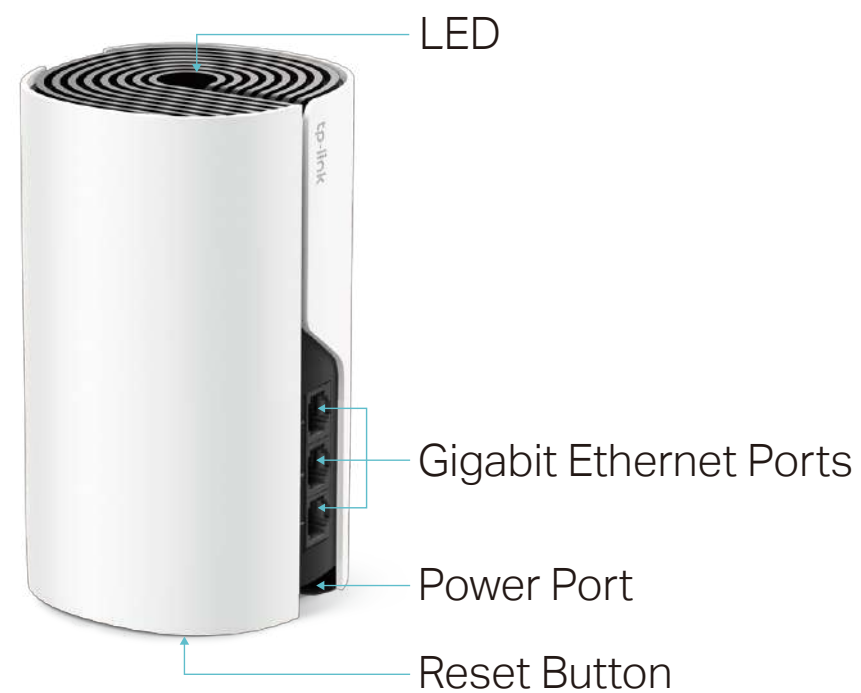

Specifications

Hardware

- Port: 3 WAN/LAN Gigabit Ethernet ports per Deco unit, 1 Power port
- Button: 1 Reset button on the underside
- Antenna Type: 3 internal dual-band antennas per Deco unit
- Power Consumption (with power adapter): 15.7 W max (US version); 11.5 W max (EU version)
- Power Adapter Input: 100-240 V ~ 50/60 Hz 0.6 A (US version); 100-240 V ~ 50/60 Hz 0.3 A (EU version)
- Power Adapter Output: 12 V = 1.5 A (US version); 12 V = 1 A (EU version)
- Dimensions (H*L*W): 6.4 × 3.6 × 3.6 in. (162.3 * 90.7 * 90.7 mm)

Attention: This device may only be used indoors in all EU member states, EFTA countries and Northern Ireland.

Attention: This device may only be used indoors in Great Britain.

This device complies with part 15 of the FCC Rules. Operation is subject to the following two conditions: (1) This device may not cause harmful interference, and (2) this device must accept any interference received, including interference that may cause undesired operation.

Specifications are subject to change without notice. All the brands and product names are trademarks or registered trademarks of their respective holders.

¹Clients need to support 802.11k/v/r and may require additional setup. Performance may vary depending on the client device.

²Maximum wireless signal rates are the physical rates derived from IEEE Standard 802.11 specifications. Actual wireless data throughput and wireless coverage, and quantity of connected devices are not guaranteed and will vary as a result of network conditions, client limitations, and environmental factors, including building materials, obstacles, volume and density of traffic, and client location.

³Use of MU-MIMO requires clients to also support MU-MIMO.

©2022 TP-Link
www.tp-link.com

Wireless

- Wireless Standards: IEEE 802.11 a/n/ac 5 GHz, IEEE 802.11 b/g/n 2.4 GHz
- Frequency: 2.4 GHz and 5 GHz
- Signal Rate: 1300 Mbps at 5 GHz, 600 Mbps at 2.4 GHz
- Transmit Power: FCC: <30 dBm (2.4 GHz), <30 dBm (5 GHz)
  CE: <20 dBm (2.4 GHz), <23 dBm (5 GHz)
- Wireless Security: WPA-PSK/WPA2-PSK

Software

- Working Mode: Router, Access Point
- WAN Type:
  Dynamic IP/Static IP/PPPoE/L2TP/PPTP
- DHCP: Server, Client
- Quality of Service: WMM
- Firewall Security: SPI Firewall
- Protocols: Supports IPv4 and IPv6
- Mesh Protocol: 802.11k/v/r
- Guest Network: 2.4 GHz Guest Network x 1, 5 GHz Guest Network x 1
- Features: Parental Controls, QoS (Quality of Service), Reporting, Assisted Setup, Address Reservation, Port Forwarding, TP-Link DDNS, VLAN, IPv6, LED Control
- Management: Local Management, Remote Management, Multi-Managers

Others

- Certification: FCC, CE, RoHS
- Environment:
  Operating Temperature: 0 °C ~ 40 °C (32 °F~104 °F)
  Storage Temperature: -40 °C ~ 60 °C (-40 °F ~ 140 °F)
  Operating Humidity: 10 % ~ 90 %
  Storage Humidity: 5 % ~ 90 %
- Package Contents for Deco S7 (3-pack):
  3 Deco S7 Units
  3 Power Adapters
  1 RJ45 Ethernet Cable
  1 Quick Installation Guide
- Package Contents for Deco S7 (2-pack):
  2 Deco S7 Units
  2 Power Adapters
  1 RJ45 Ethernet Cable
  1 Quick Installation Guide
- Package Contents for Deco S7 (1-pack):
  1 Deco S7 Unit
  1 Power Adapter
  1 RJ45 Ethernet Cable
  1 Quick Installation Guide