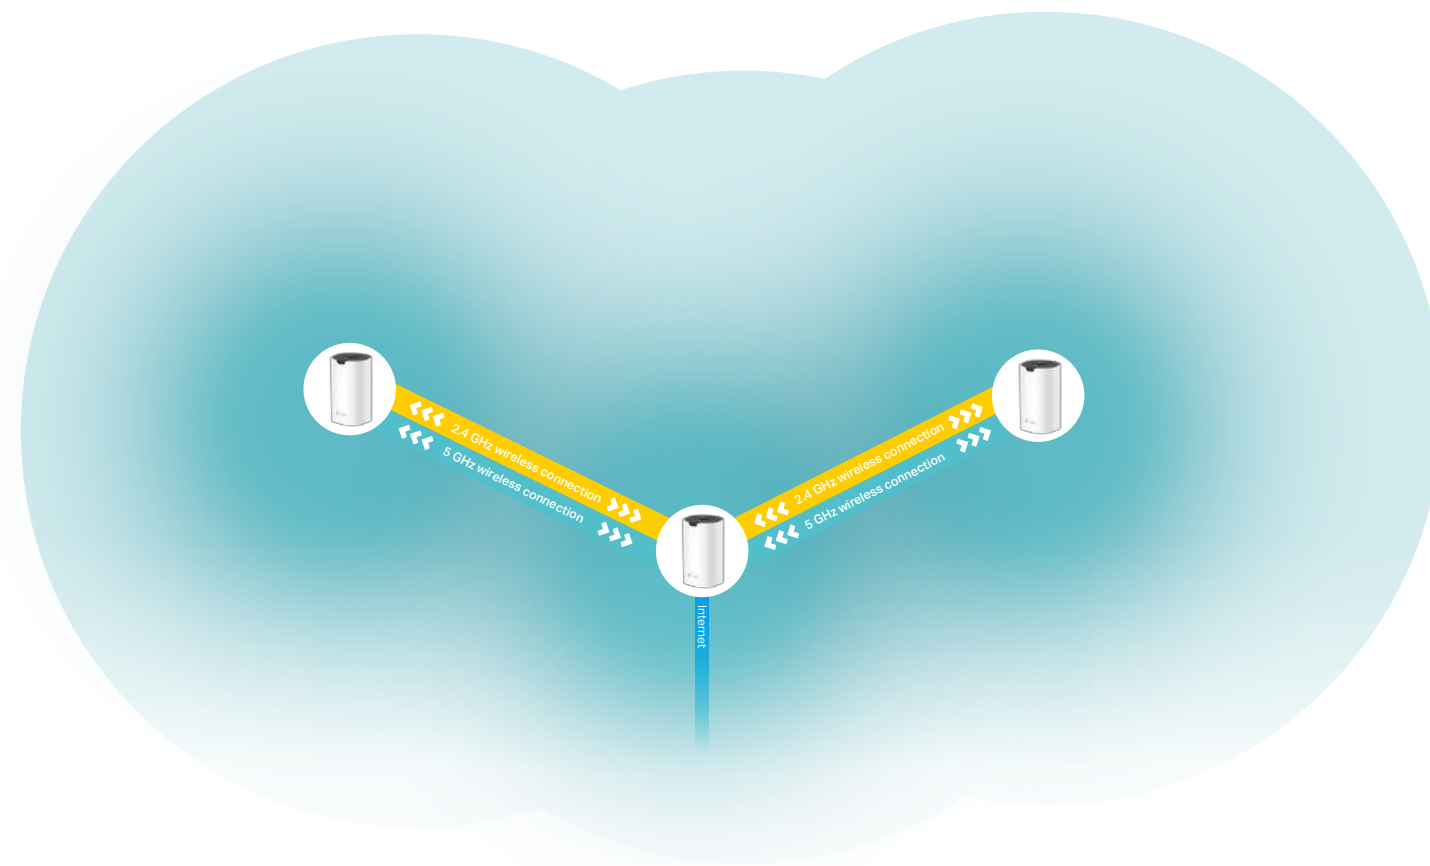

# AC1900 Whole Home Mesh Wi-Fi System

Fast, Stable, Everywhere

Deco S7

## Fast Mesh Wi-Fi for Your Whole Home

Deco is the simplest way to guarantee a strong Wi-Fi signal in every corner of your home. Enjoy fast and stable connections for an army of devices in homes up to 5,600 ft<sup>2</sup> / 520 m<sup>2</sup>. Setup is made easier with the Deco app there to walk you through every step.†