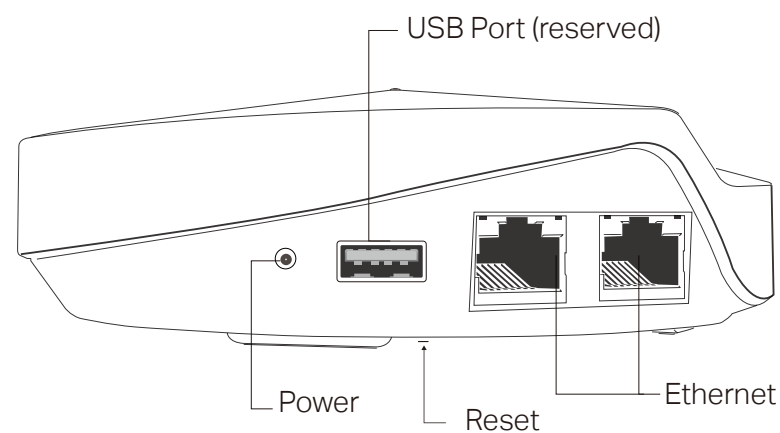

## Smart Home Devices Support

Connect smart home devices without an additional hub and control from the Deco app

- **Smart Hub** - Connect Wi-Fi, ZigBee and Bluetooth devices to your network and let you manage them from the Deco App. Set Automation to set interactions between your smart devices

## Hardware

- Ports: 2 LAN/WAN Gigabit Ethernet Ports, 1 USB 2.0 Port (reserved), 1 Power Port
- Buttons: 1 Reset button on the underside
- Antenna Type: 8 internal antennas per Deco unit
- External Power Supply: 12 V/2 A
- Dimensions (Dia x H): 144 mm x 46 mm,