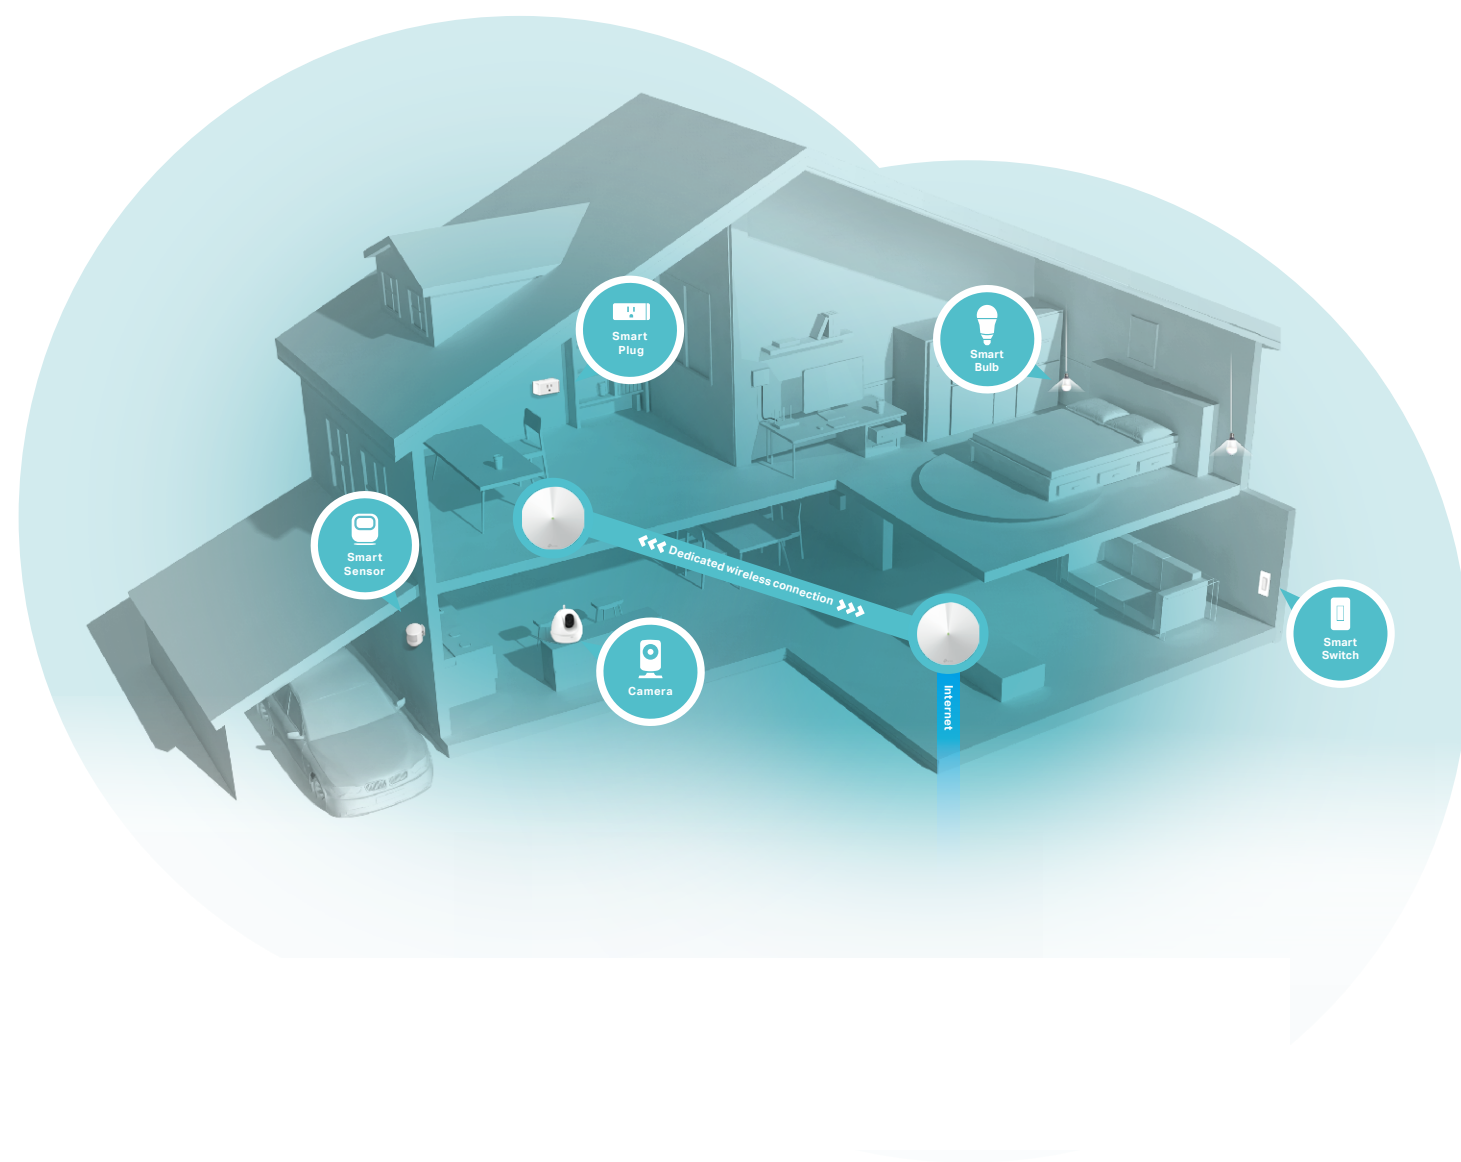

**deco**<sup>™</sup> | **Smart Home Mesh Wi-Fi System**  
Whole Home Wi-Fi | Seamless Roaming | Parental Controls | Antivirus

## AC2200 Smart Home Mesh Wi-Fi System

---

Seamless coverage  
up to 4,500sq.ft.

Deco M9 Plus

## Fast. Smart. Everywhere.

Deco is the simplest way to guarantee a strong Wi-Fi signal in every corner of your home. Enjoy fast and secure tri-band Wi-Fi no matter how many devices you have. Deco M9 Plus is much more than just a Wi-Fi system, able to act as a hub for all your smart home devices. Simply works with a variety of Zigbee, Bluetooth, Wi-Fi devices.

## Wi-Fi Dead-Zone Killer

Eliminate weak signal areas with whole home Wi-Fi. No more searching around for a stable connection.