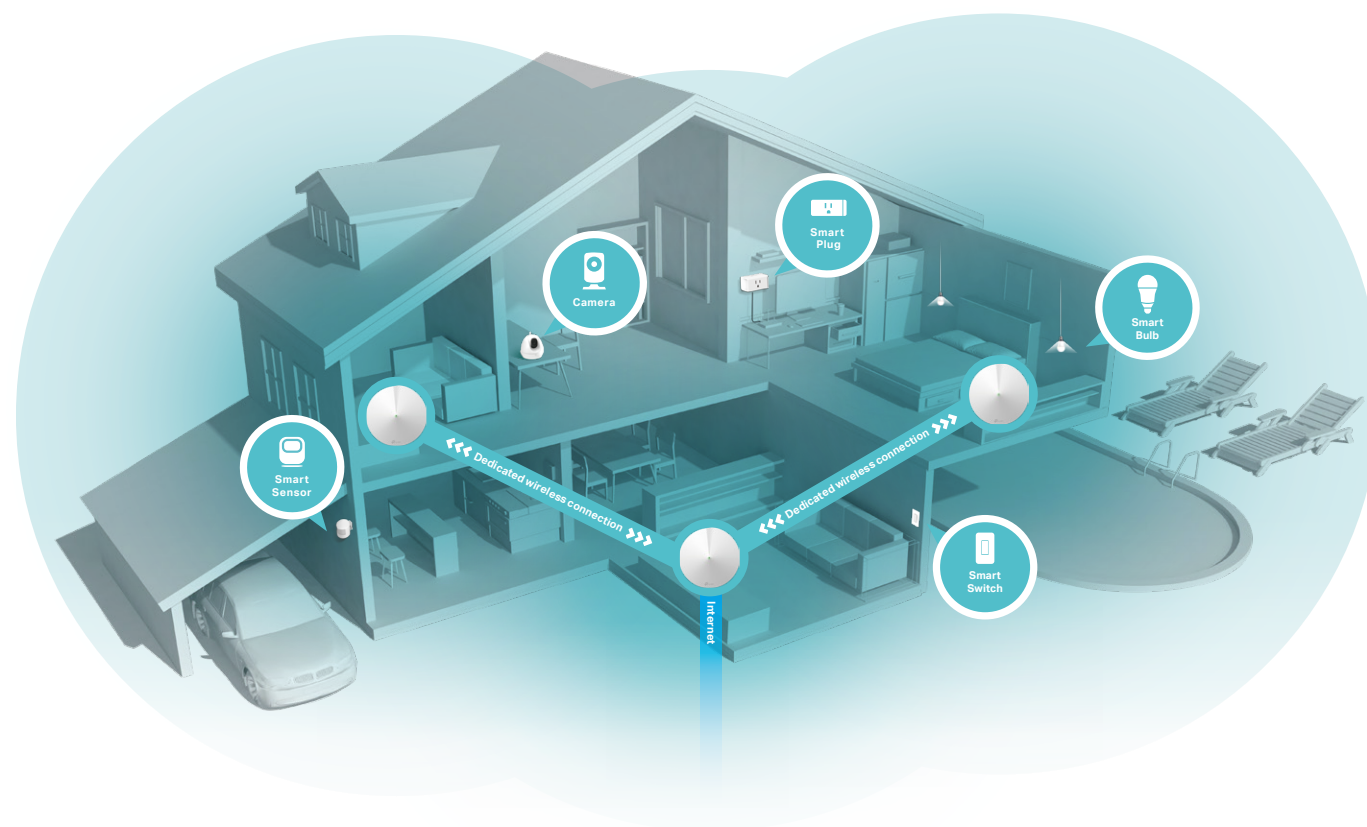

deco[™] | Smart Home Mesh Wi-Fi System
Whole Home Wi-Fi | Seamless Roaming | Parental Controls | Antivirus

AC2200 Smart Home Mesh Wi-Fi System

Seamless coverage up to 6,500sq.ft.

Deco M9 Plus

Highlights

Fast. Smart. Everywhere.

Deco is the simplest way to guarantee a strong Wi-Fi signal in every corner of your home. Enjoy fast and secure tri-band Wi-Fi no matter how many devices you have. Deco M9 Plus is much more than just a Wi-Fi system, able to act as a hub for all your smart home devices. Simply works with a variety of Zigbee, Bluetooth, Wi-Fi devices.

Wi-Fi Dead-Zone Killer

Eliminate weak signal areas with whole home Wi-Fi. No more searching around for a stable connection.

Superior Tri-Band Speeds

Three separate Wi-Fi bands deliver super-fast, stable connections to devices in every room of your home. More bandwidth is freed up thanks to dedicated wireless links between Deco units. Say goodbye to lag with Deco M9 Plus AC2200 Smart Home Mesh Wi-Fi system.

TP-Link HomeCare™

HomeCare ensures every device on your network remains protected, with a threat database updated live by Trend Micro™. Powerful parental controls can limit online time and block inappropriate content according to unique profiles created for each family member.