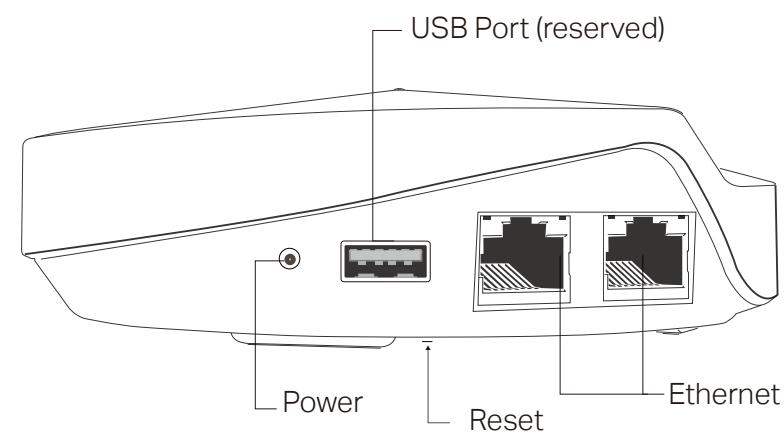

Smart Home Devices Support

Connect smart home devices without an additional hub and control from the Deco app

- **Smart Hub** - Connect Wi-Fi, ZigBee and Bluetooth devices to your network and let you manage them from the Deco App. Set Automation to set interactions between your smart devices

Specifications

Hardware

- Ports: 2 LAN/WAN Gigabit Ethernet Ports, 1 USB 2.0 Port (reserved), 1. Power Port
- Buttons: 1 Reset button on the underside
- Antenna Type: 8 internal antennas per Deco unit
- External Power Supply: 12 V/2 A
- Dimensions (Dia x H): 144 mm x 46 mm,