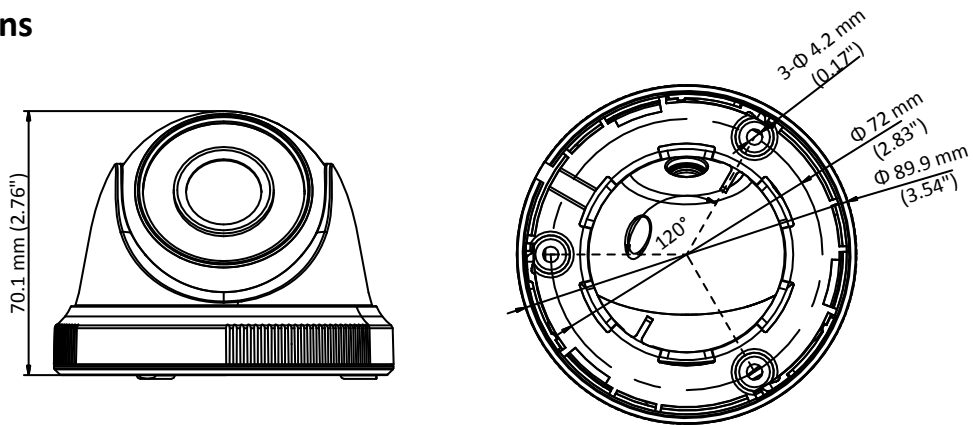

Dimensions