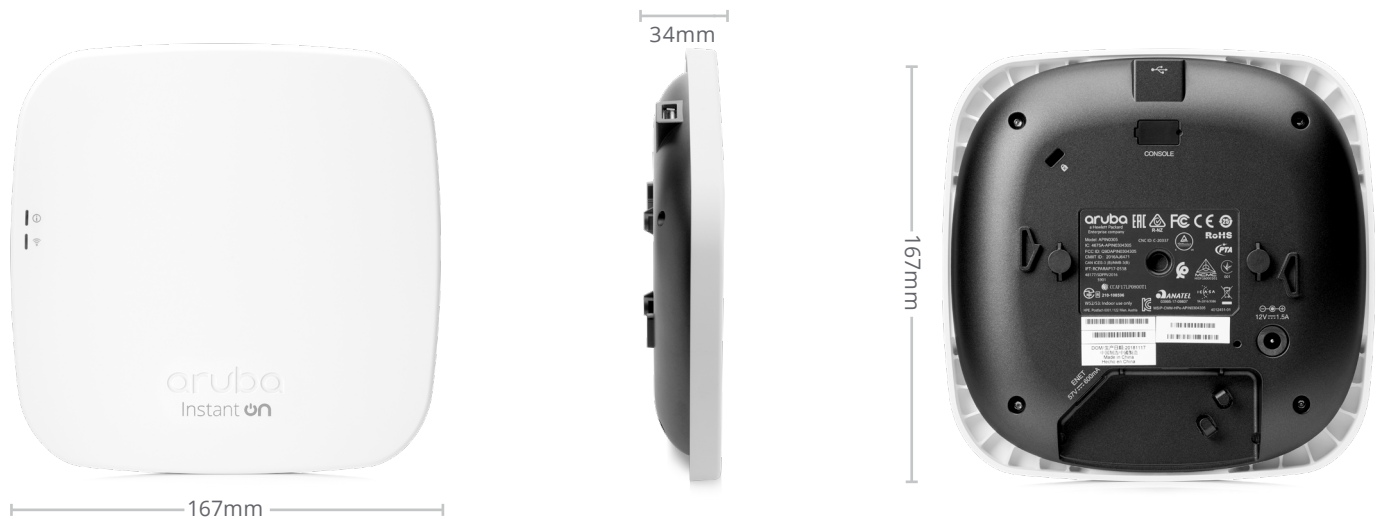

TECHNICAL SPECIFICATIONS

IN THE BOX

- Aruba Instant On AP12 Indoor Access Point
- Aruba Instant On AP12 Quick Start guide
- Ceiling rail mount clip
- Solid surface mount clip
- Ethernet Cable

RADIOS

- Dual Radio for simultaneous dual-band operation
- 5 GHz 802.11ac 3x3 MIMO for up to 1,300 Mbps wireless data rate, with Multi User MIMO support (Wi-Fi 5)
- 2.4 GHz 802.11n 2x2 MIMO for up to 300 Mbps wireless data rate (Wi-Fi 4)